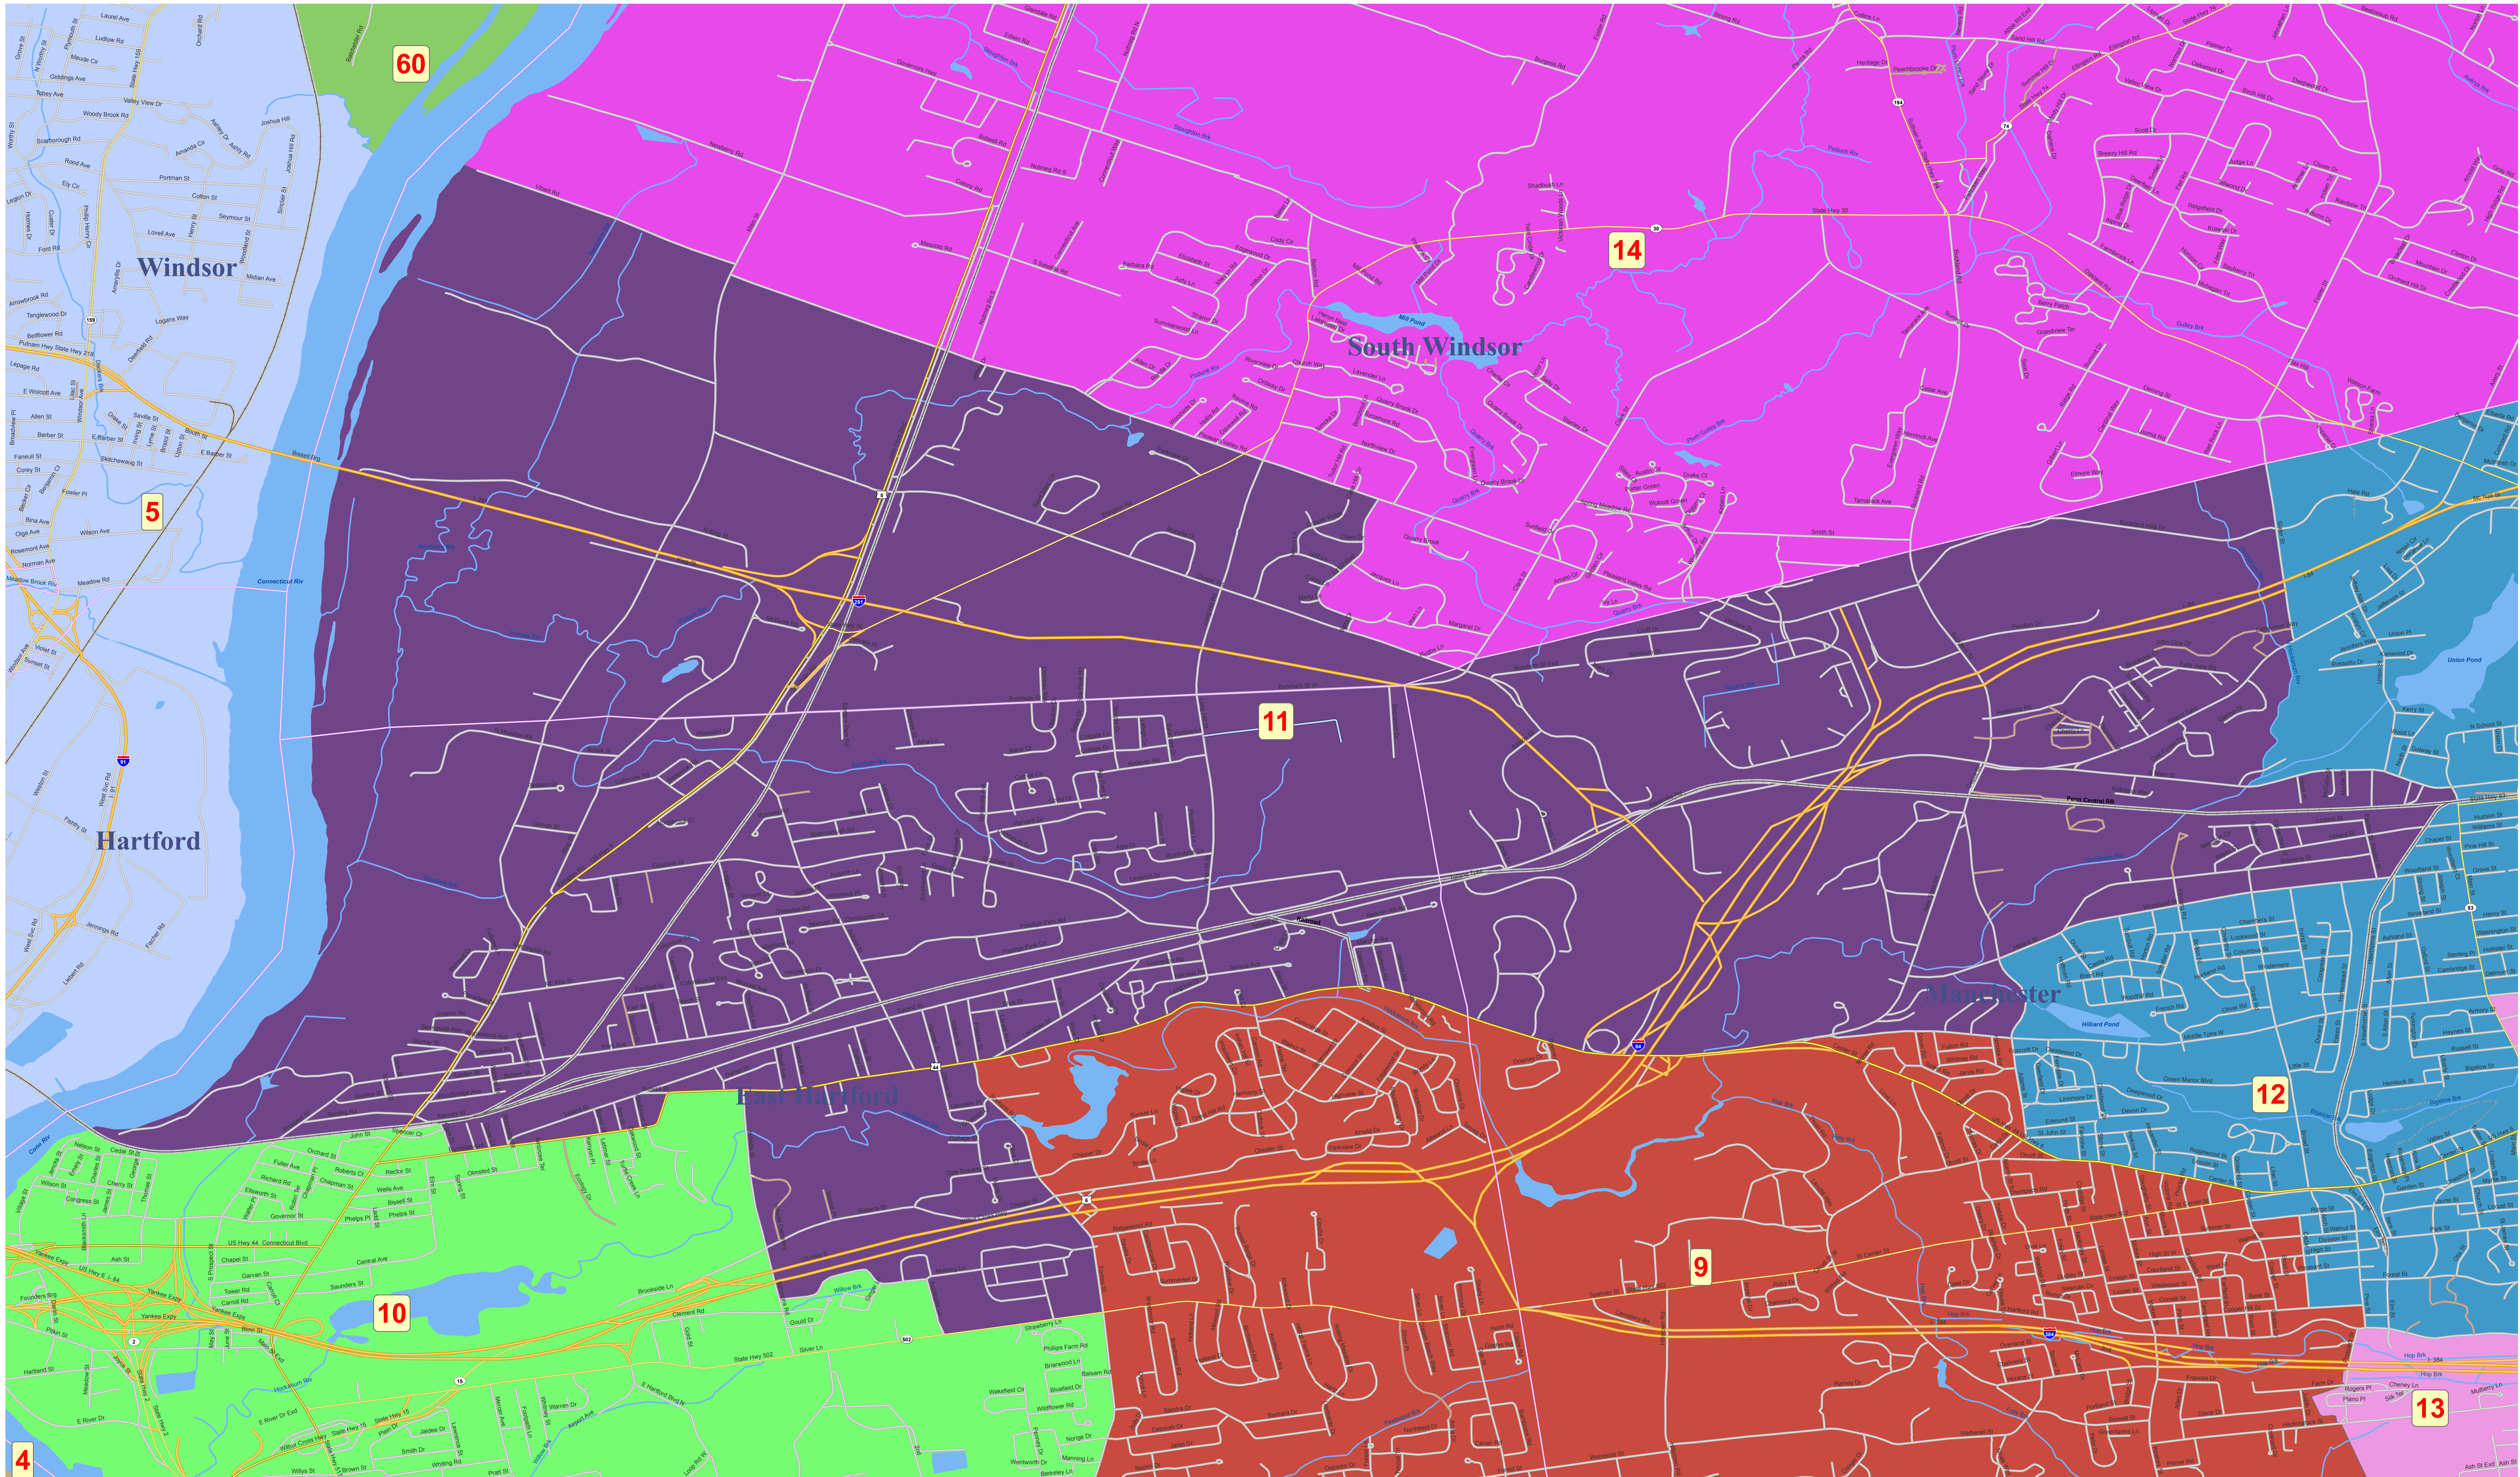

# State House of Representatives Redistricting Plan 2011 - House District 11

## The Connecticut General Assembly REAPPORTIONMENT COMMISSION