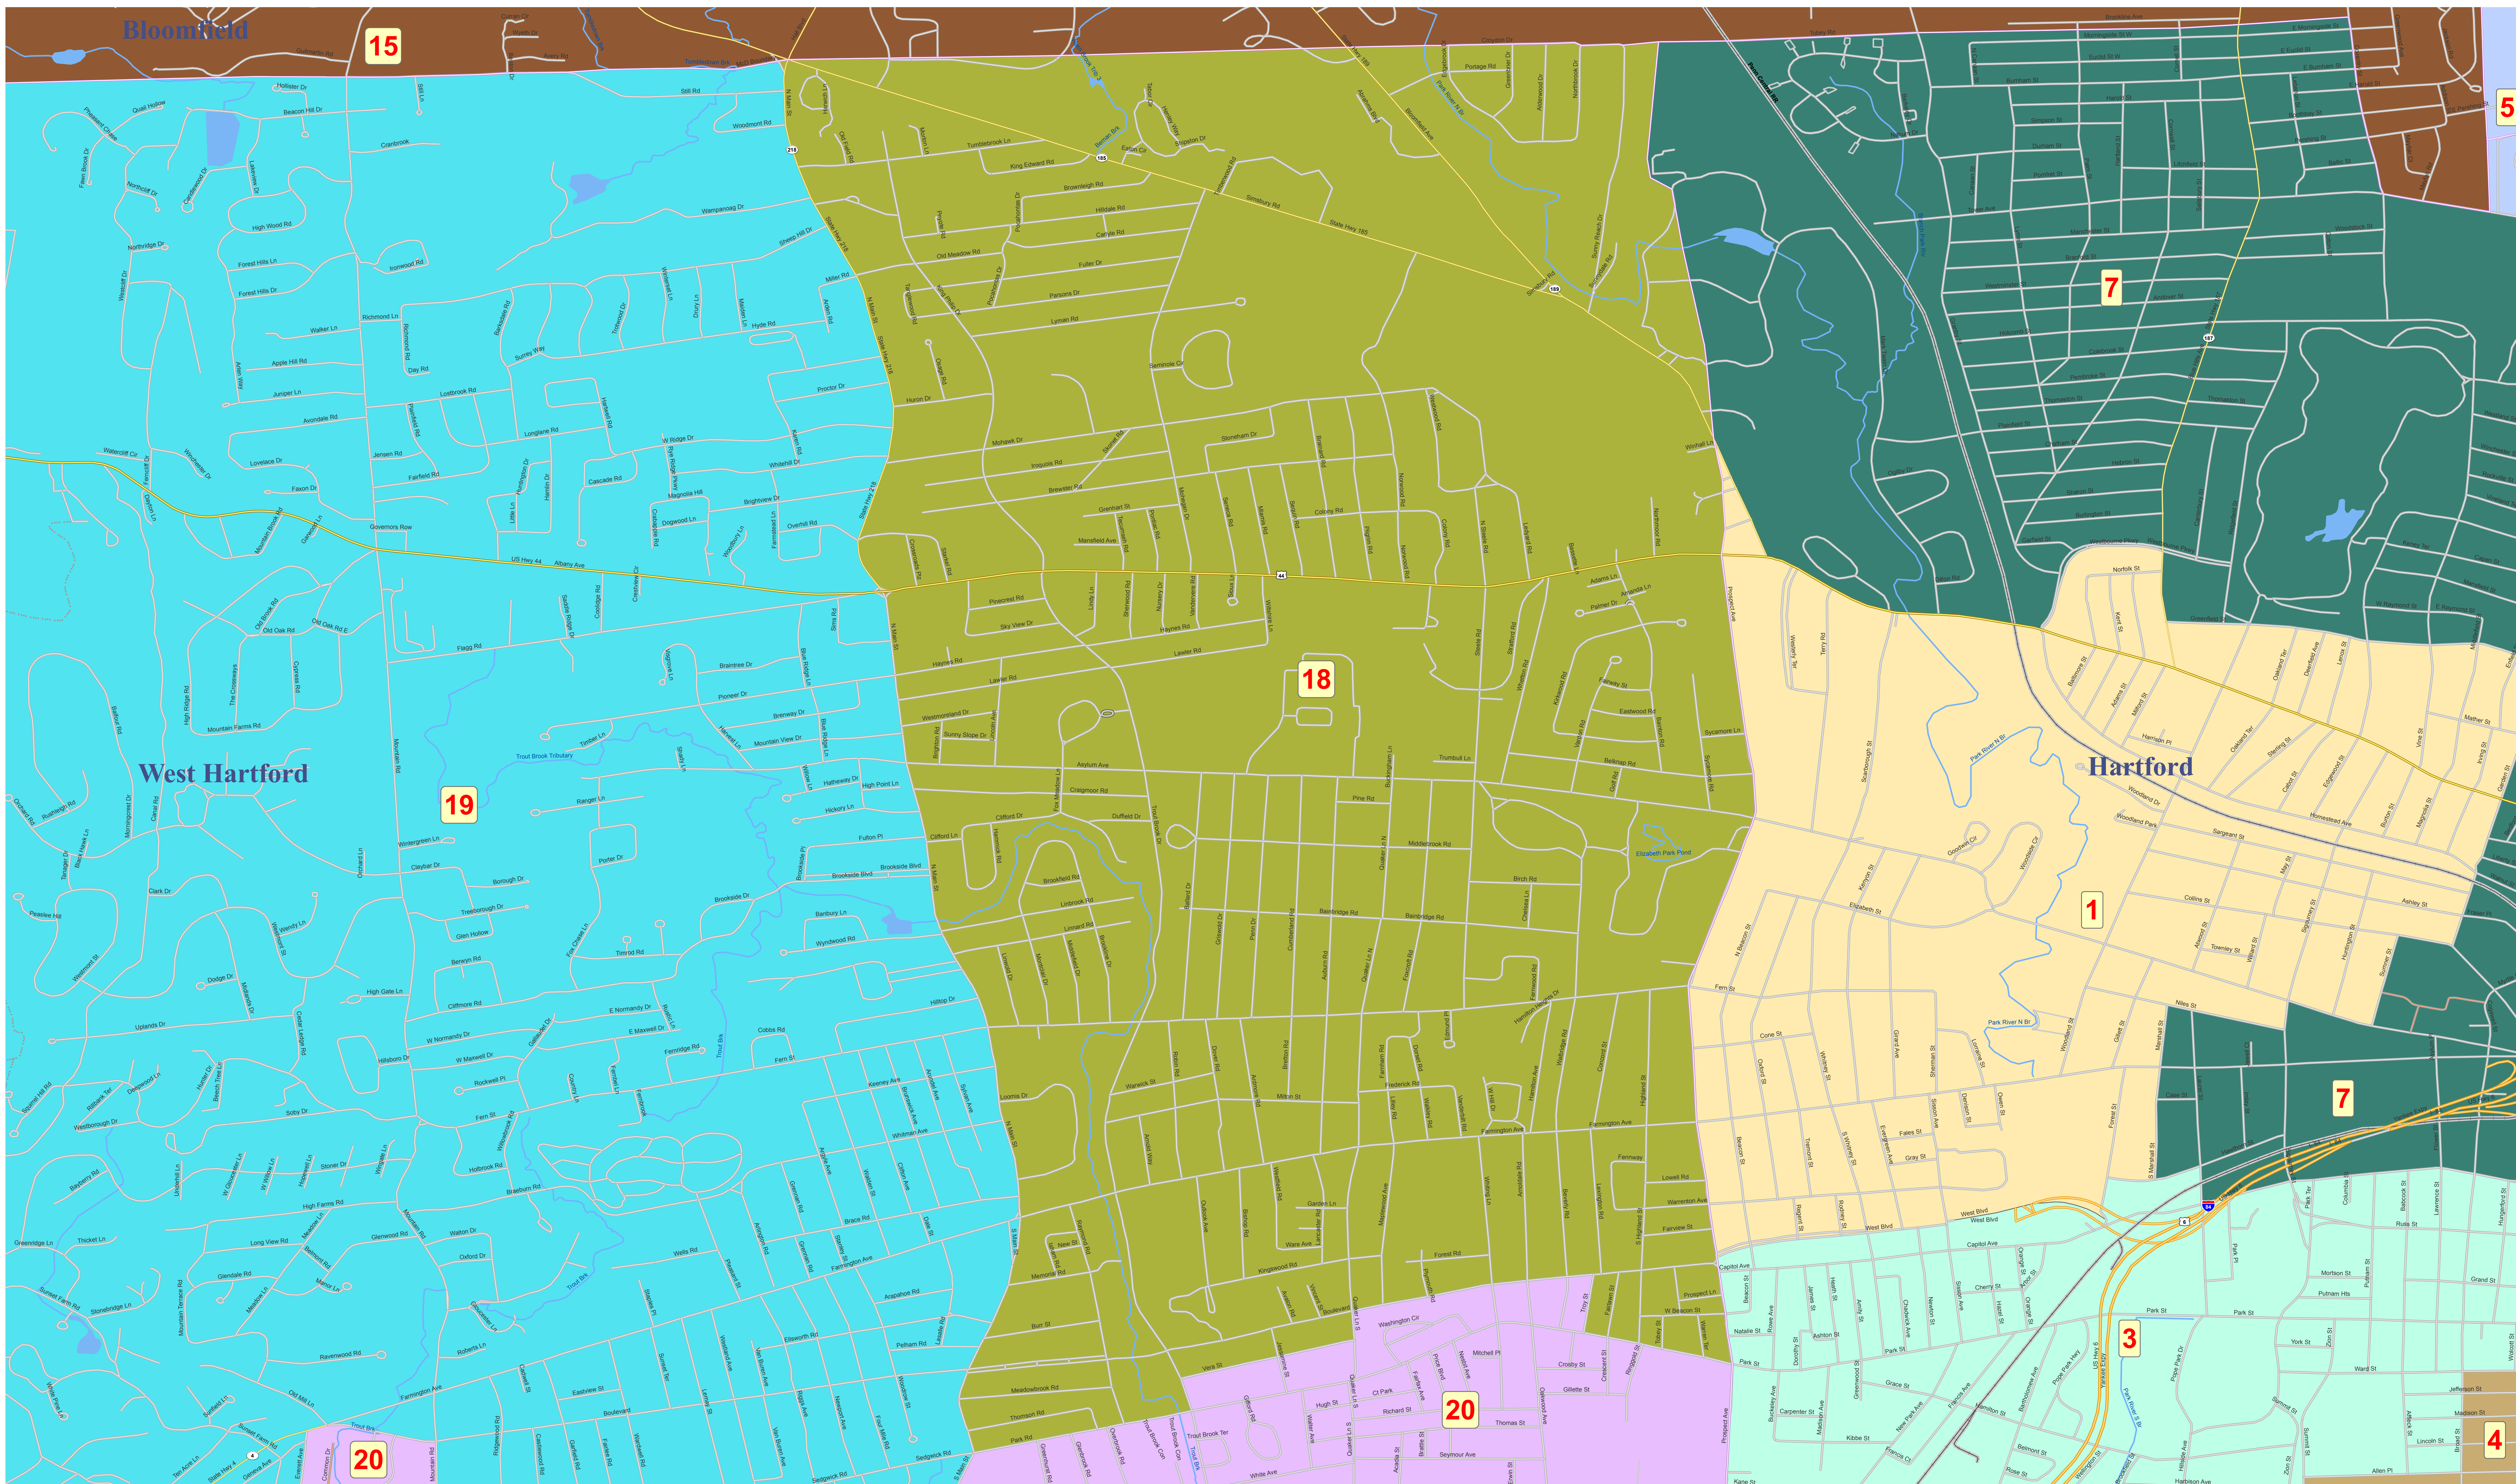

State House of Representatives Redistricting Plan 2011 - House District 18

The Connecticut General Assembly
REAPPORTIONMENT COMMISSION

SENATE

Senator Donald E. Williams, Jr., Co-Chair

Senator John McKinney
Senator Martin M. Looney
Senator Leonard A. Fasano