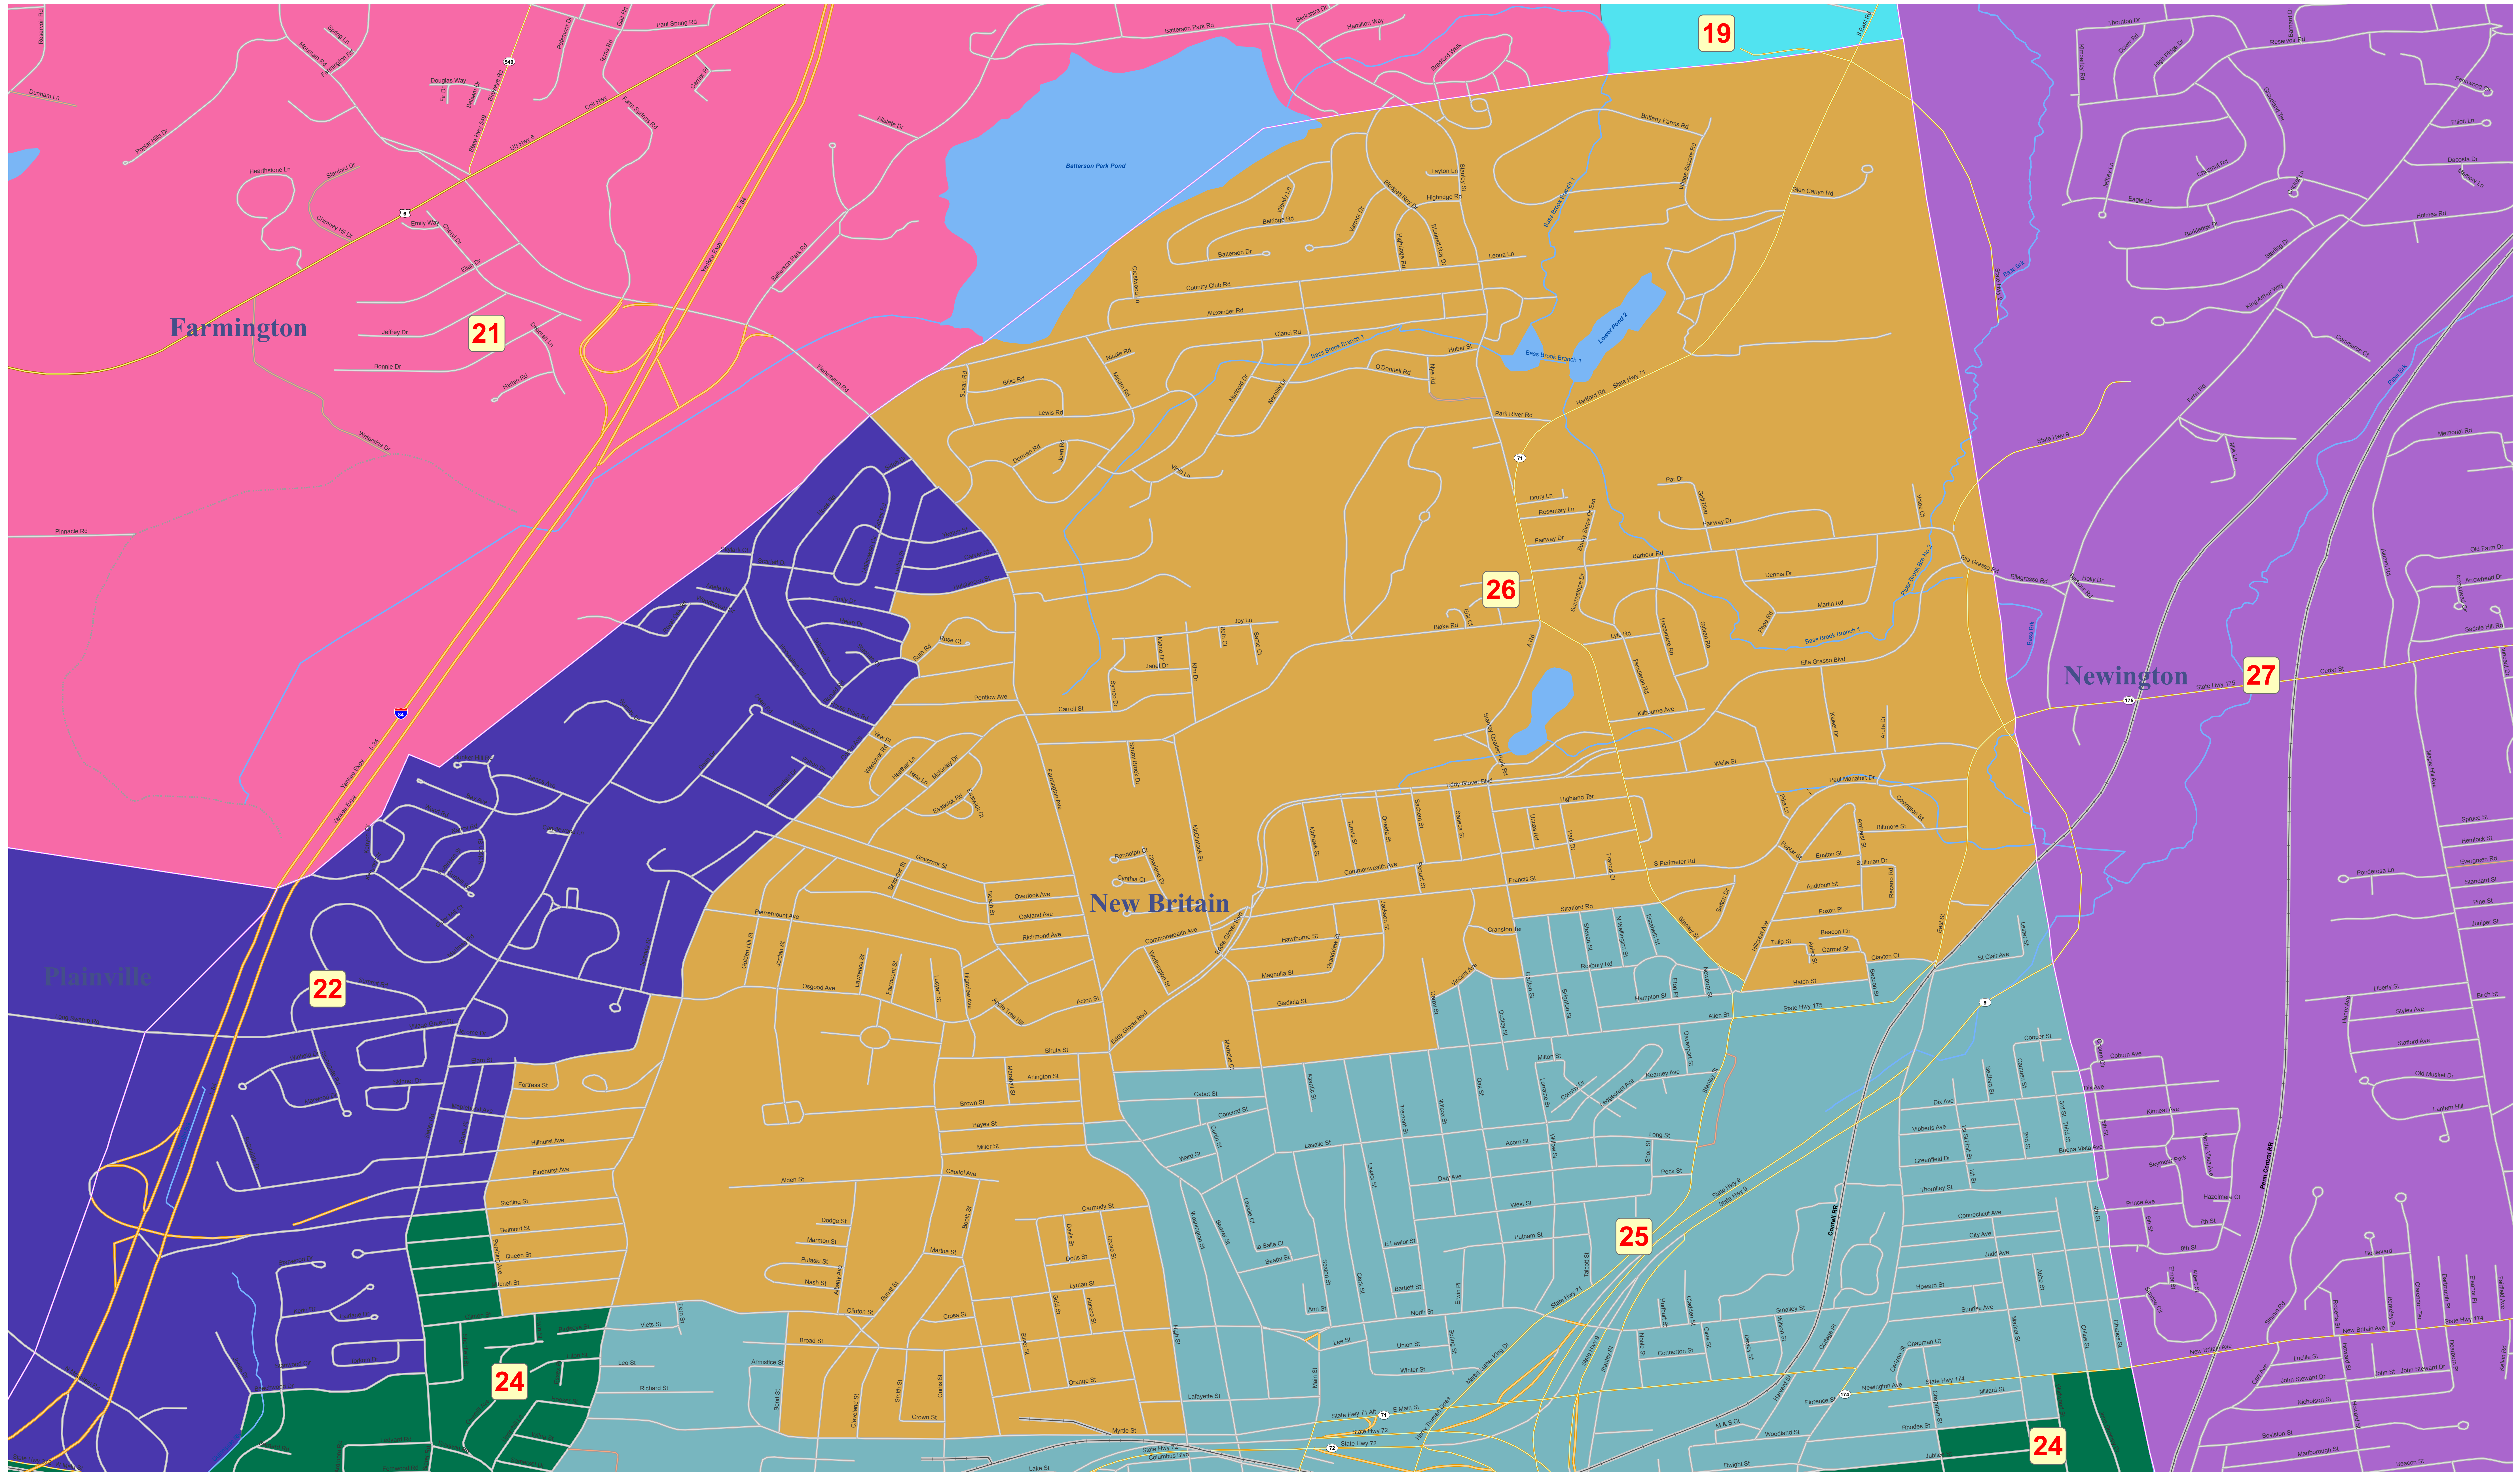

State House of Representatives Redistricting Plan 2011 - House District 26

The Connecticut General Assembly
REAPPORTIONMENT COMMISSION

SENATE

Senator Donald E. Williams, Jr., Co-Chair

Senator John McKinney
Senator Martin M. Looney
Senator Leonard A. Fasano