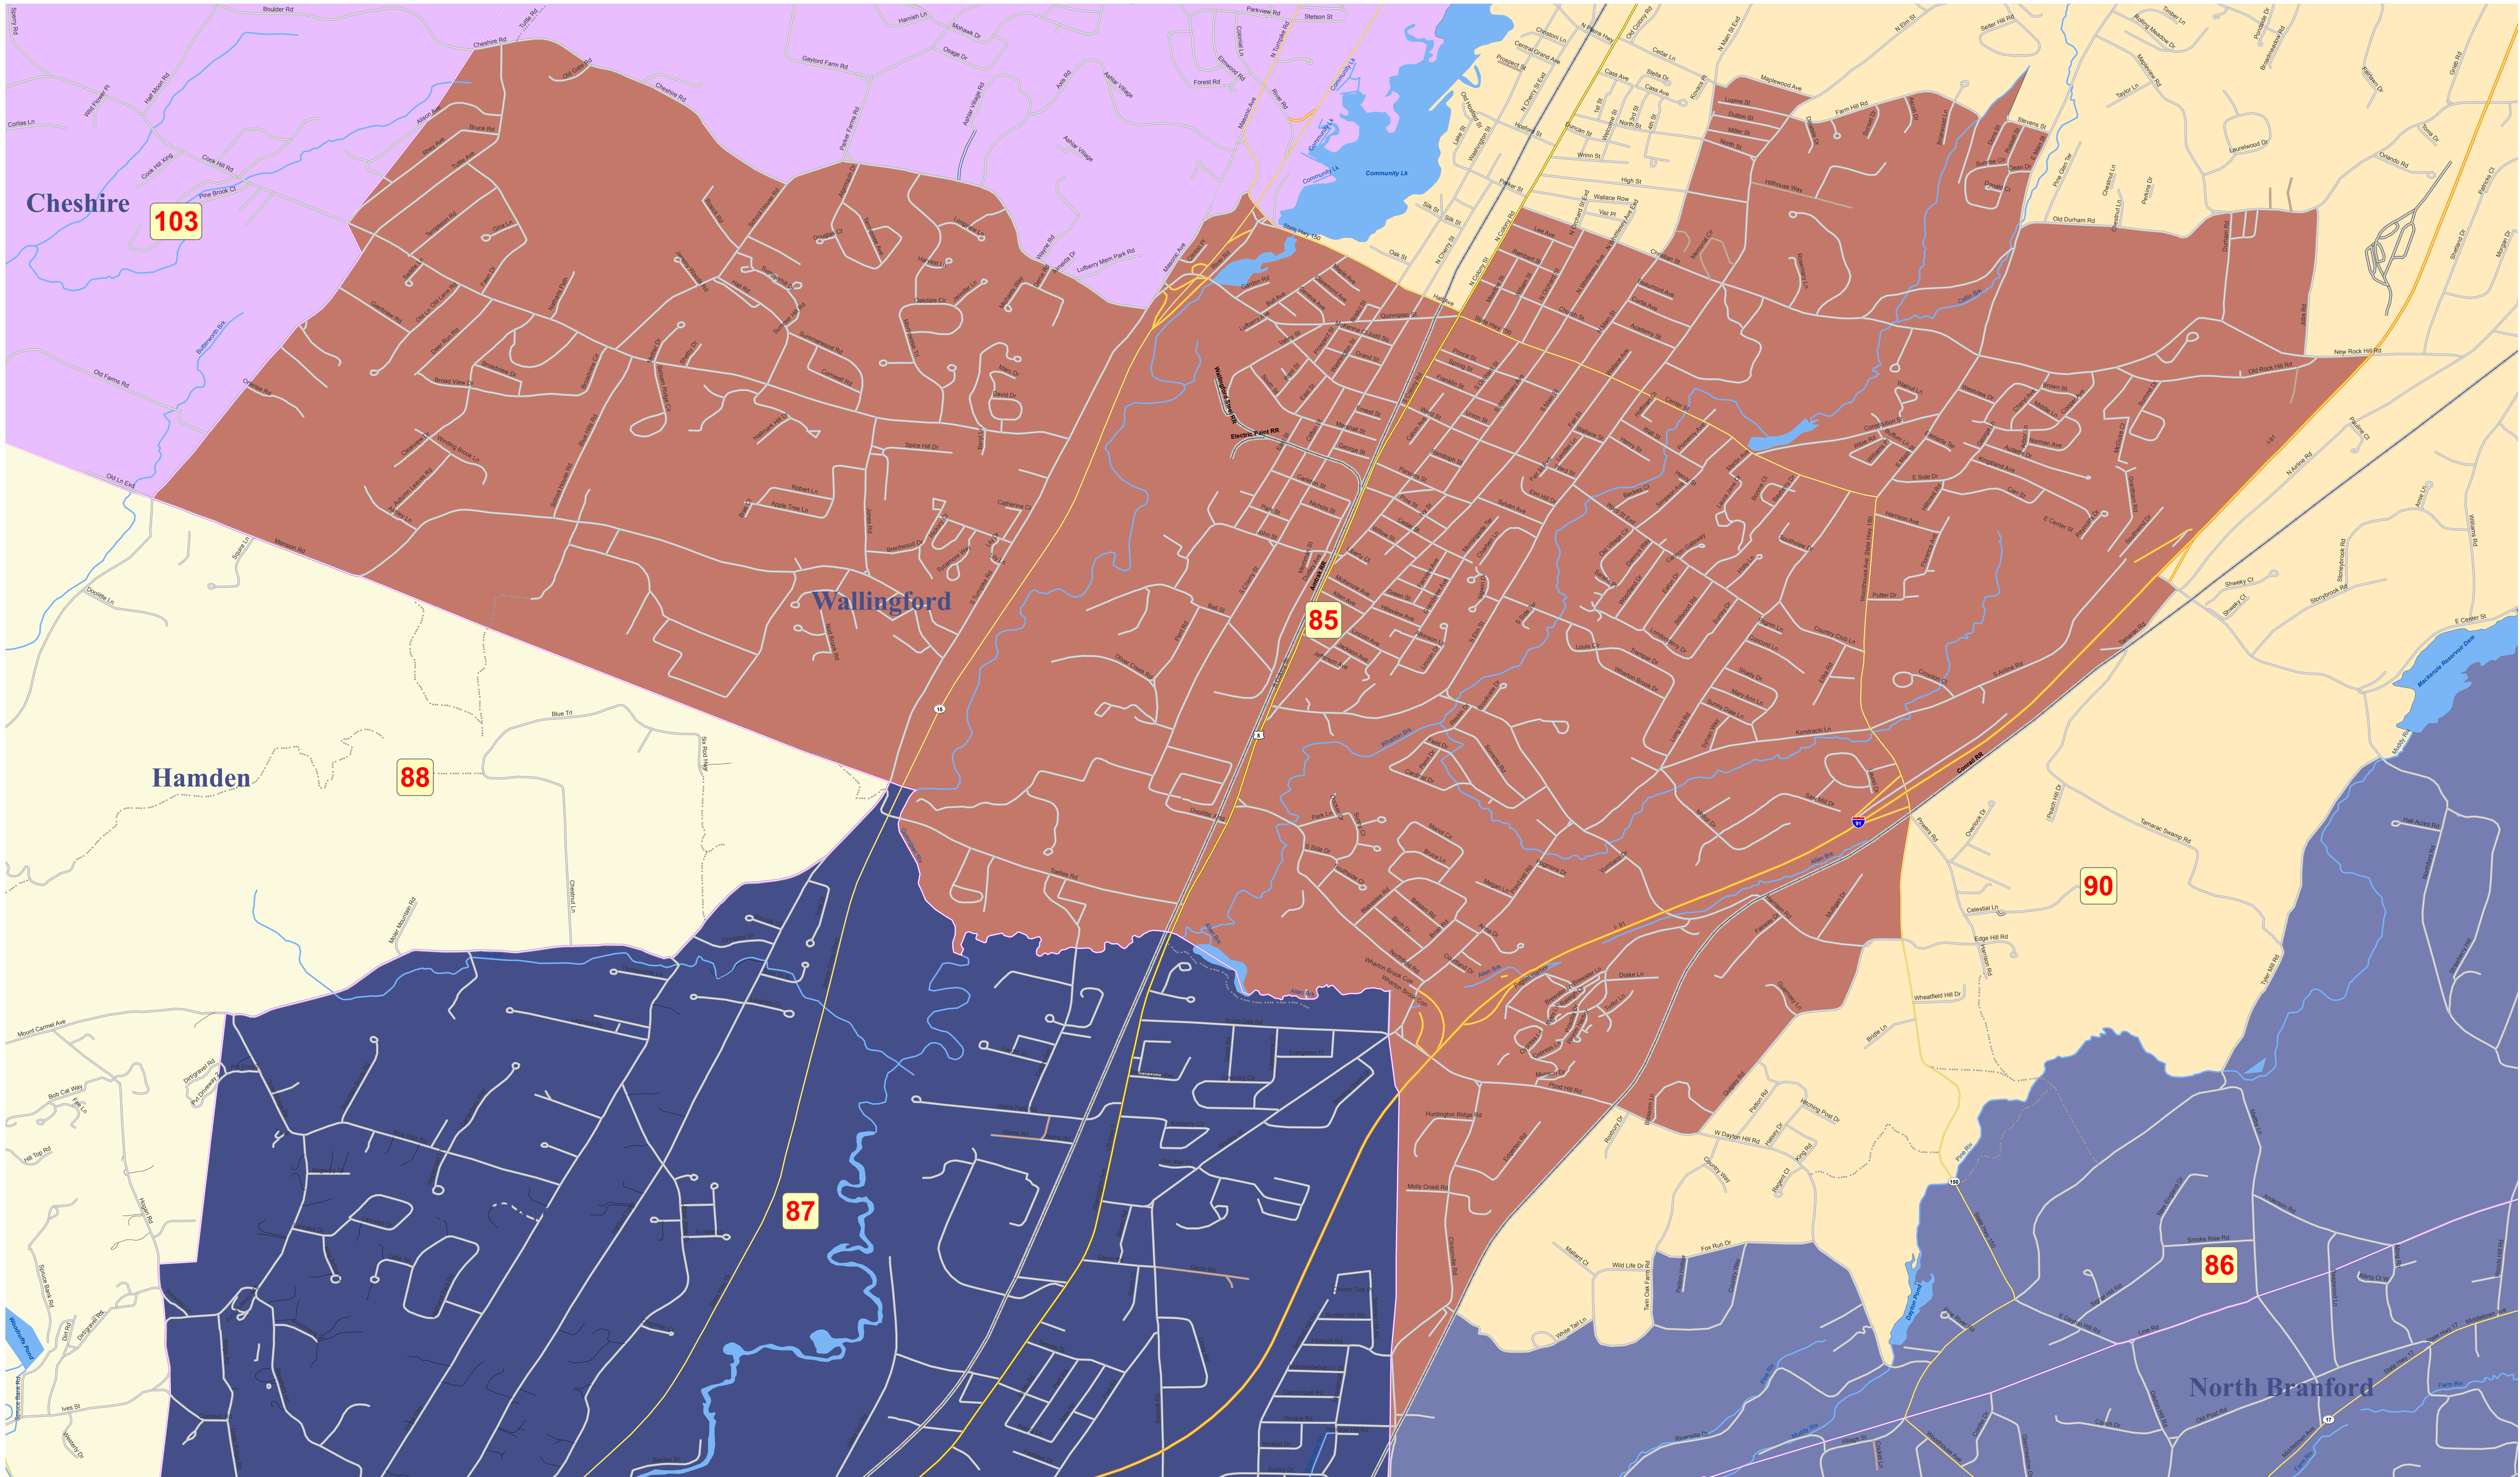

# State House of Representatives Redistricting Plan 2011 - House District 85