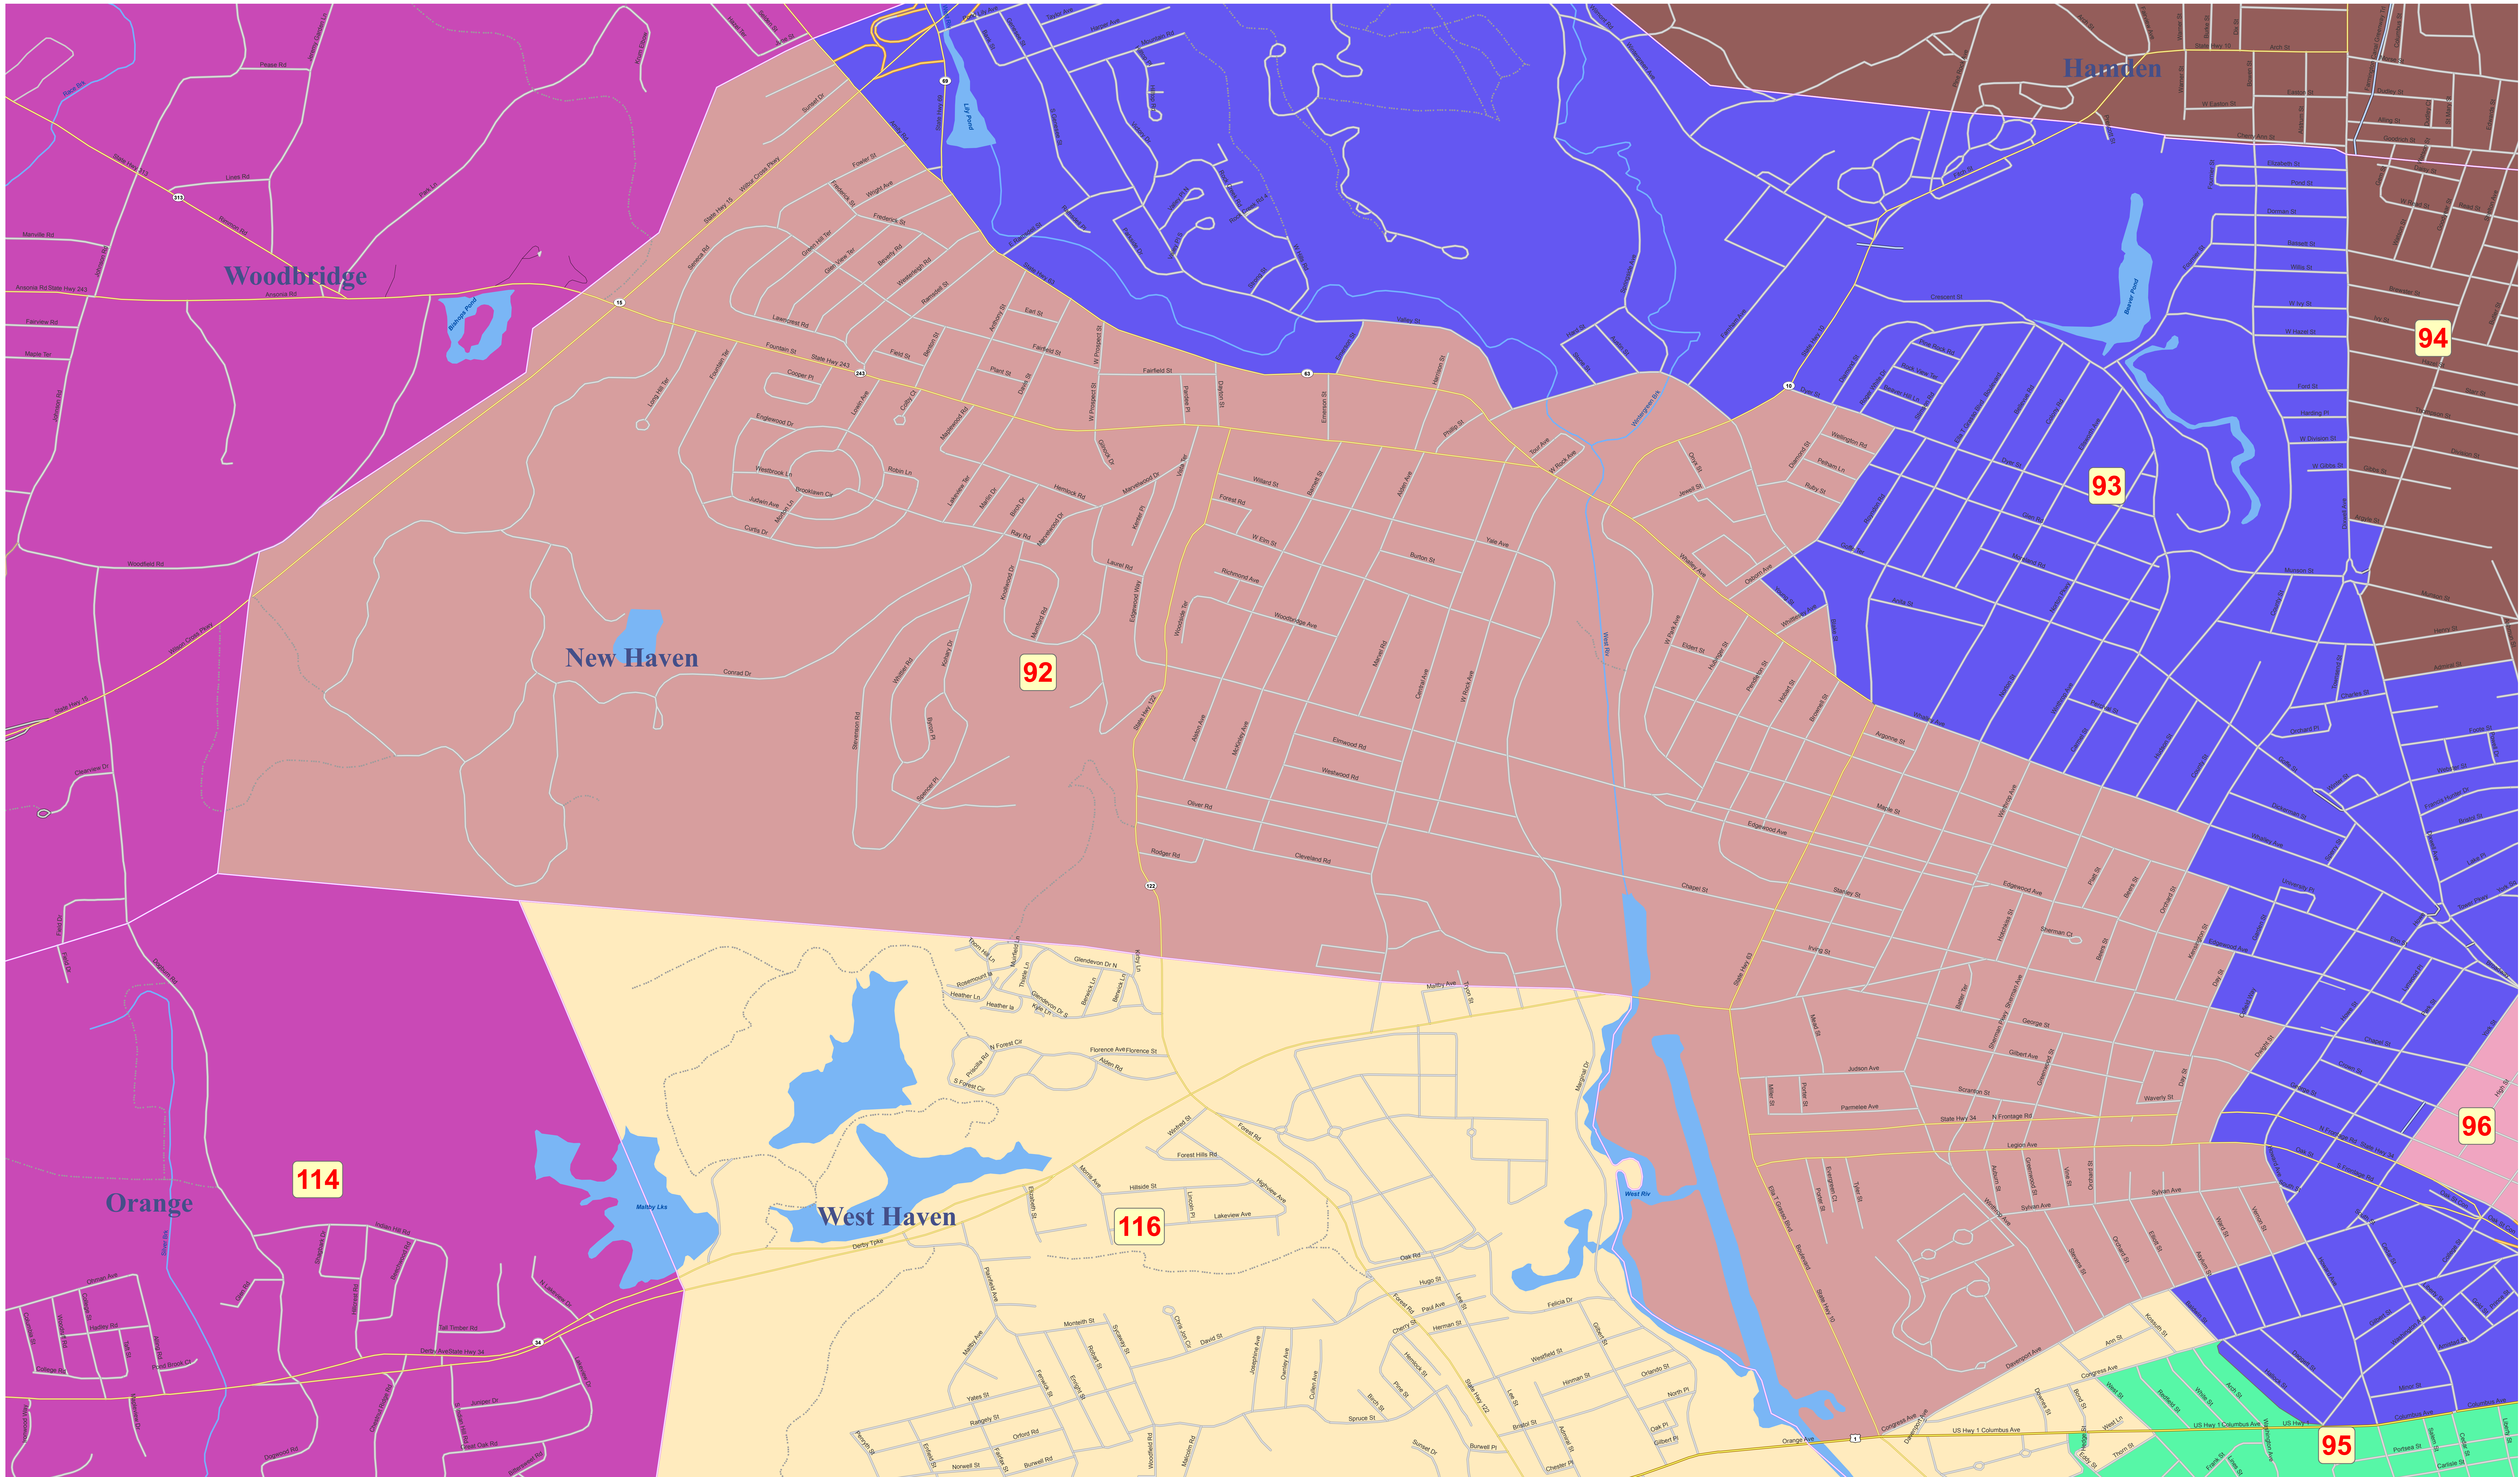

# State House of Representatives Redistricting Plan 2011 - House District 92