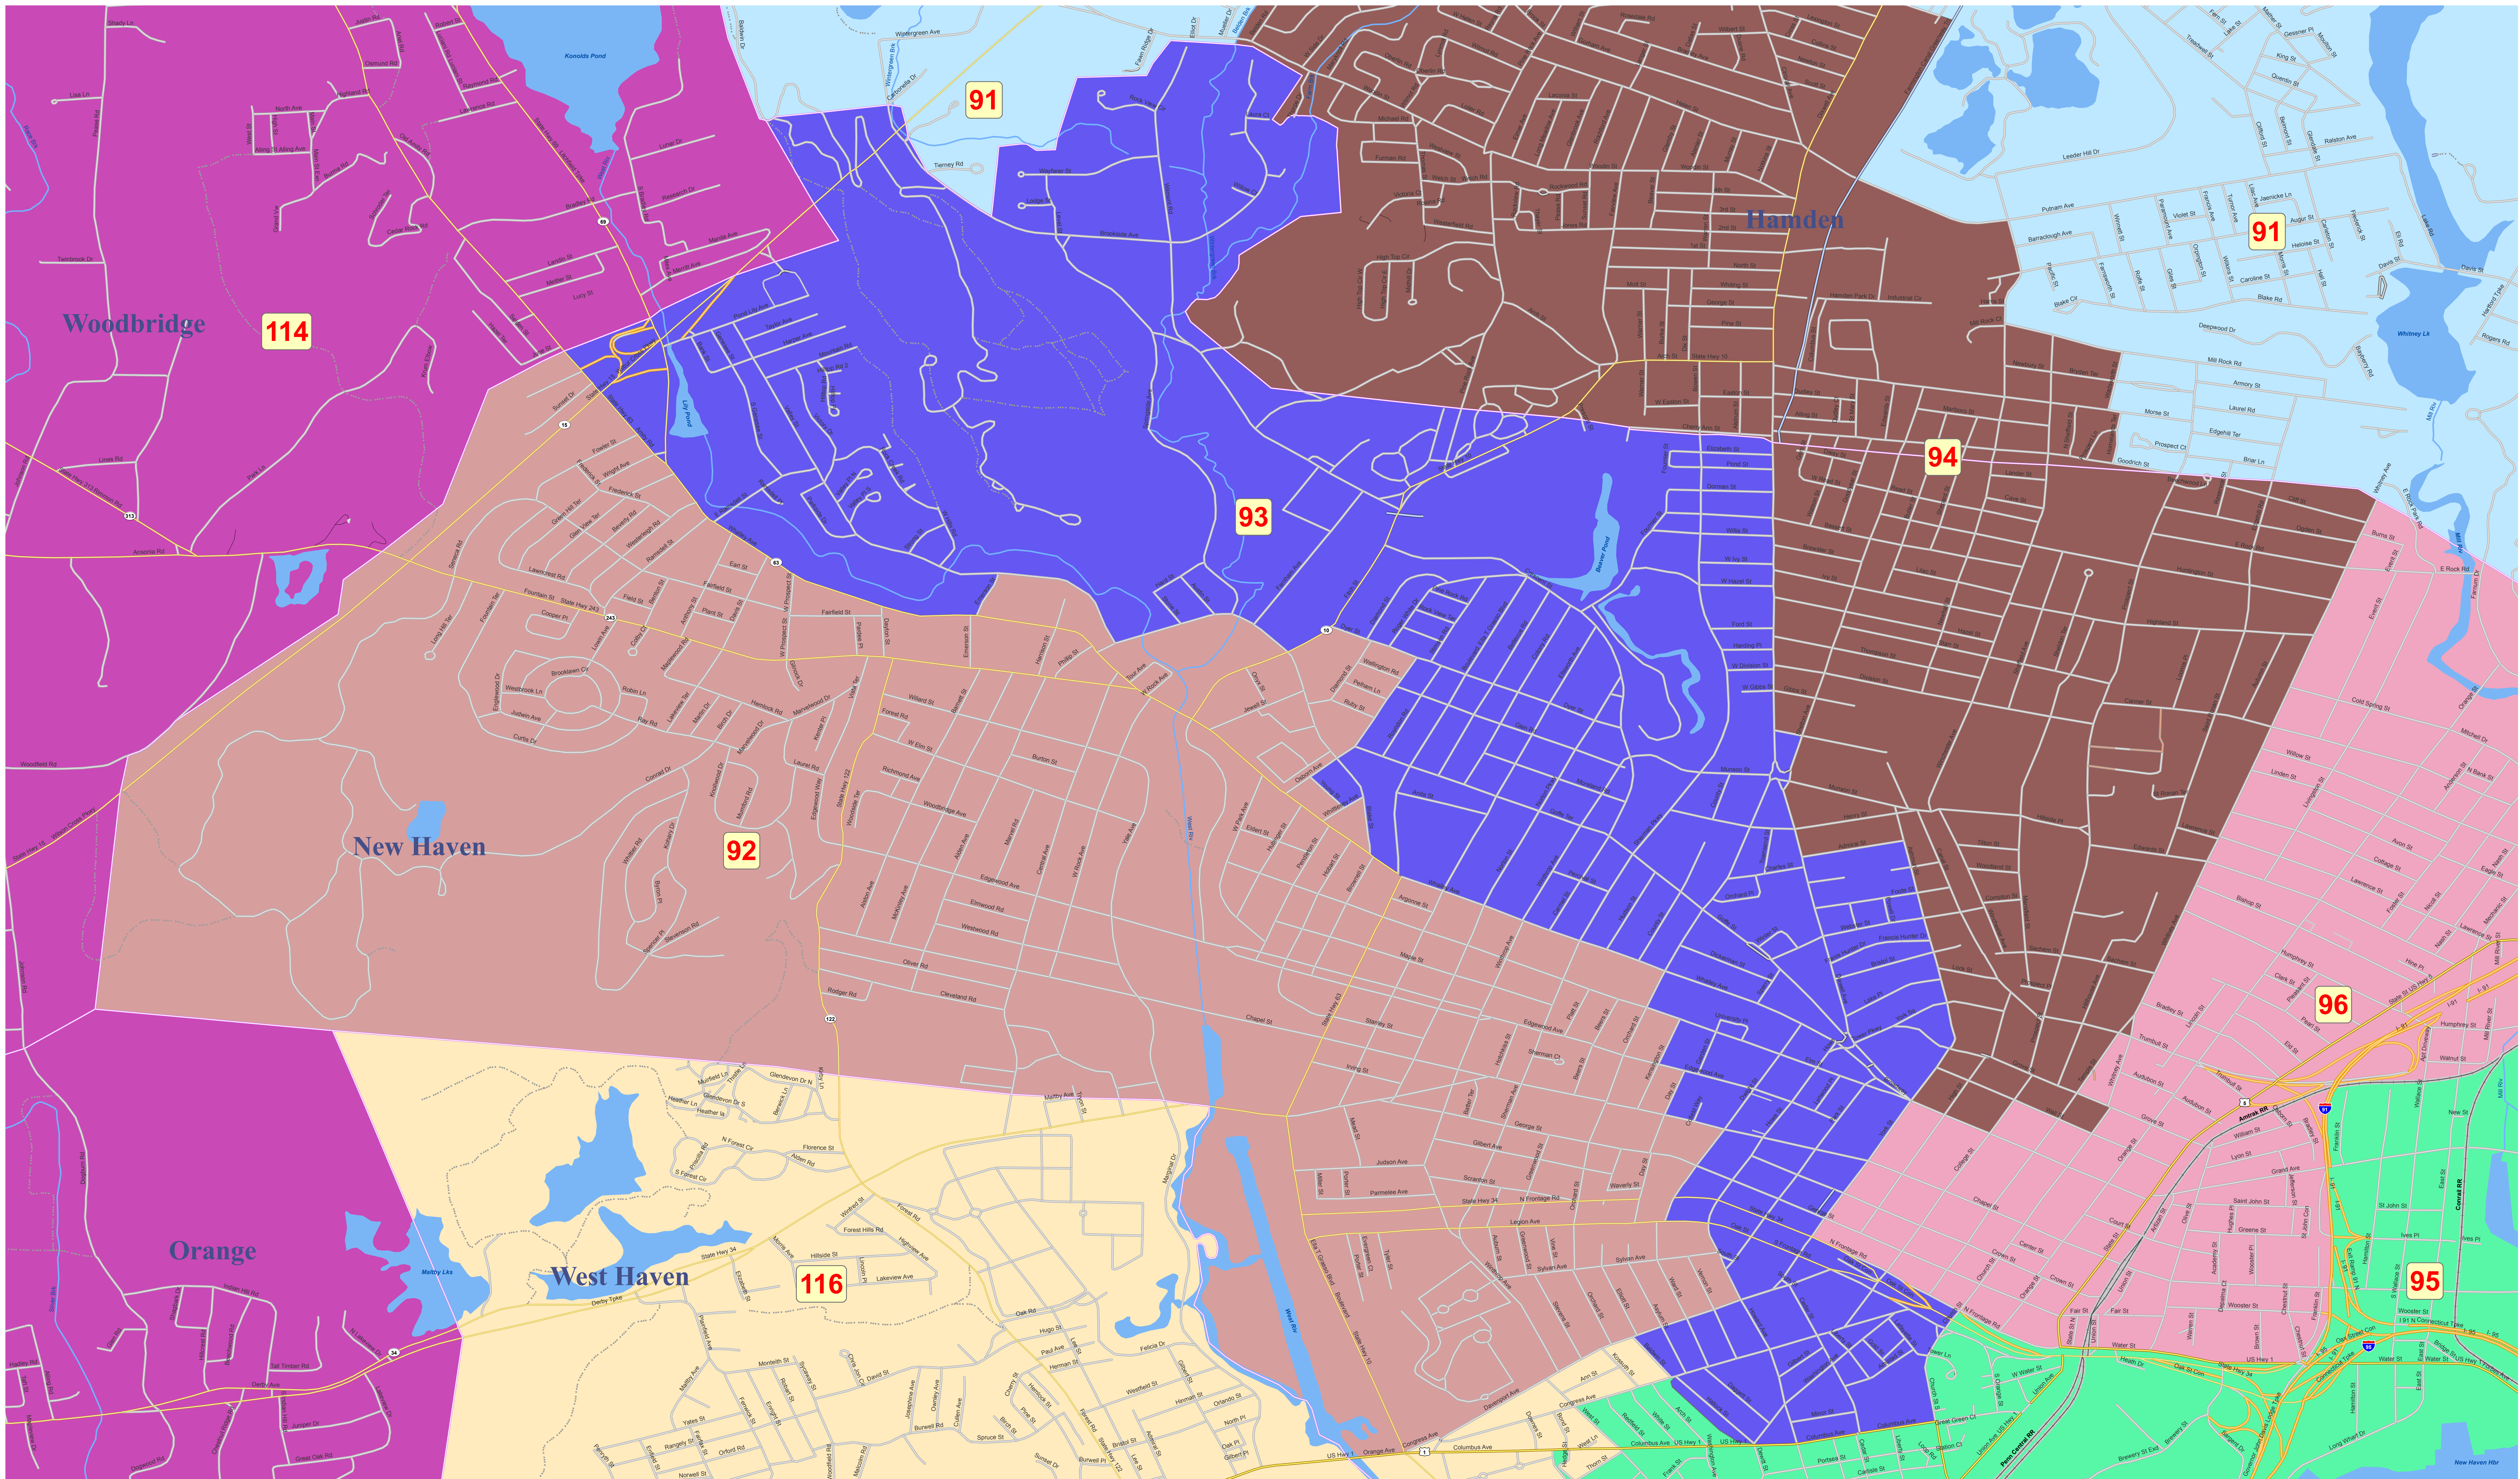

# State House of Representatives Redistricting Plan 2011 - House District 93