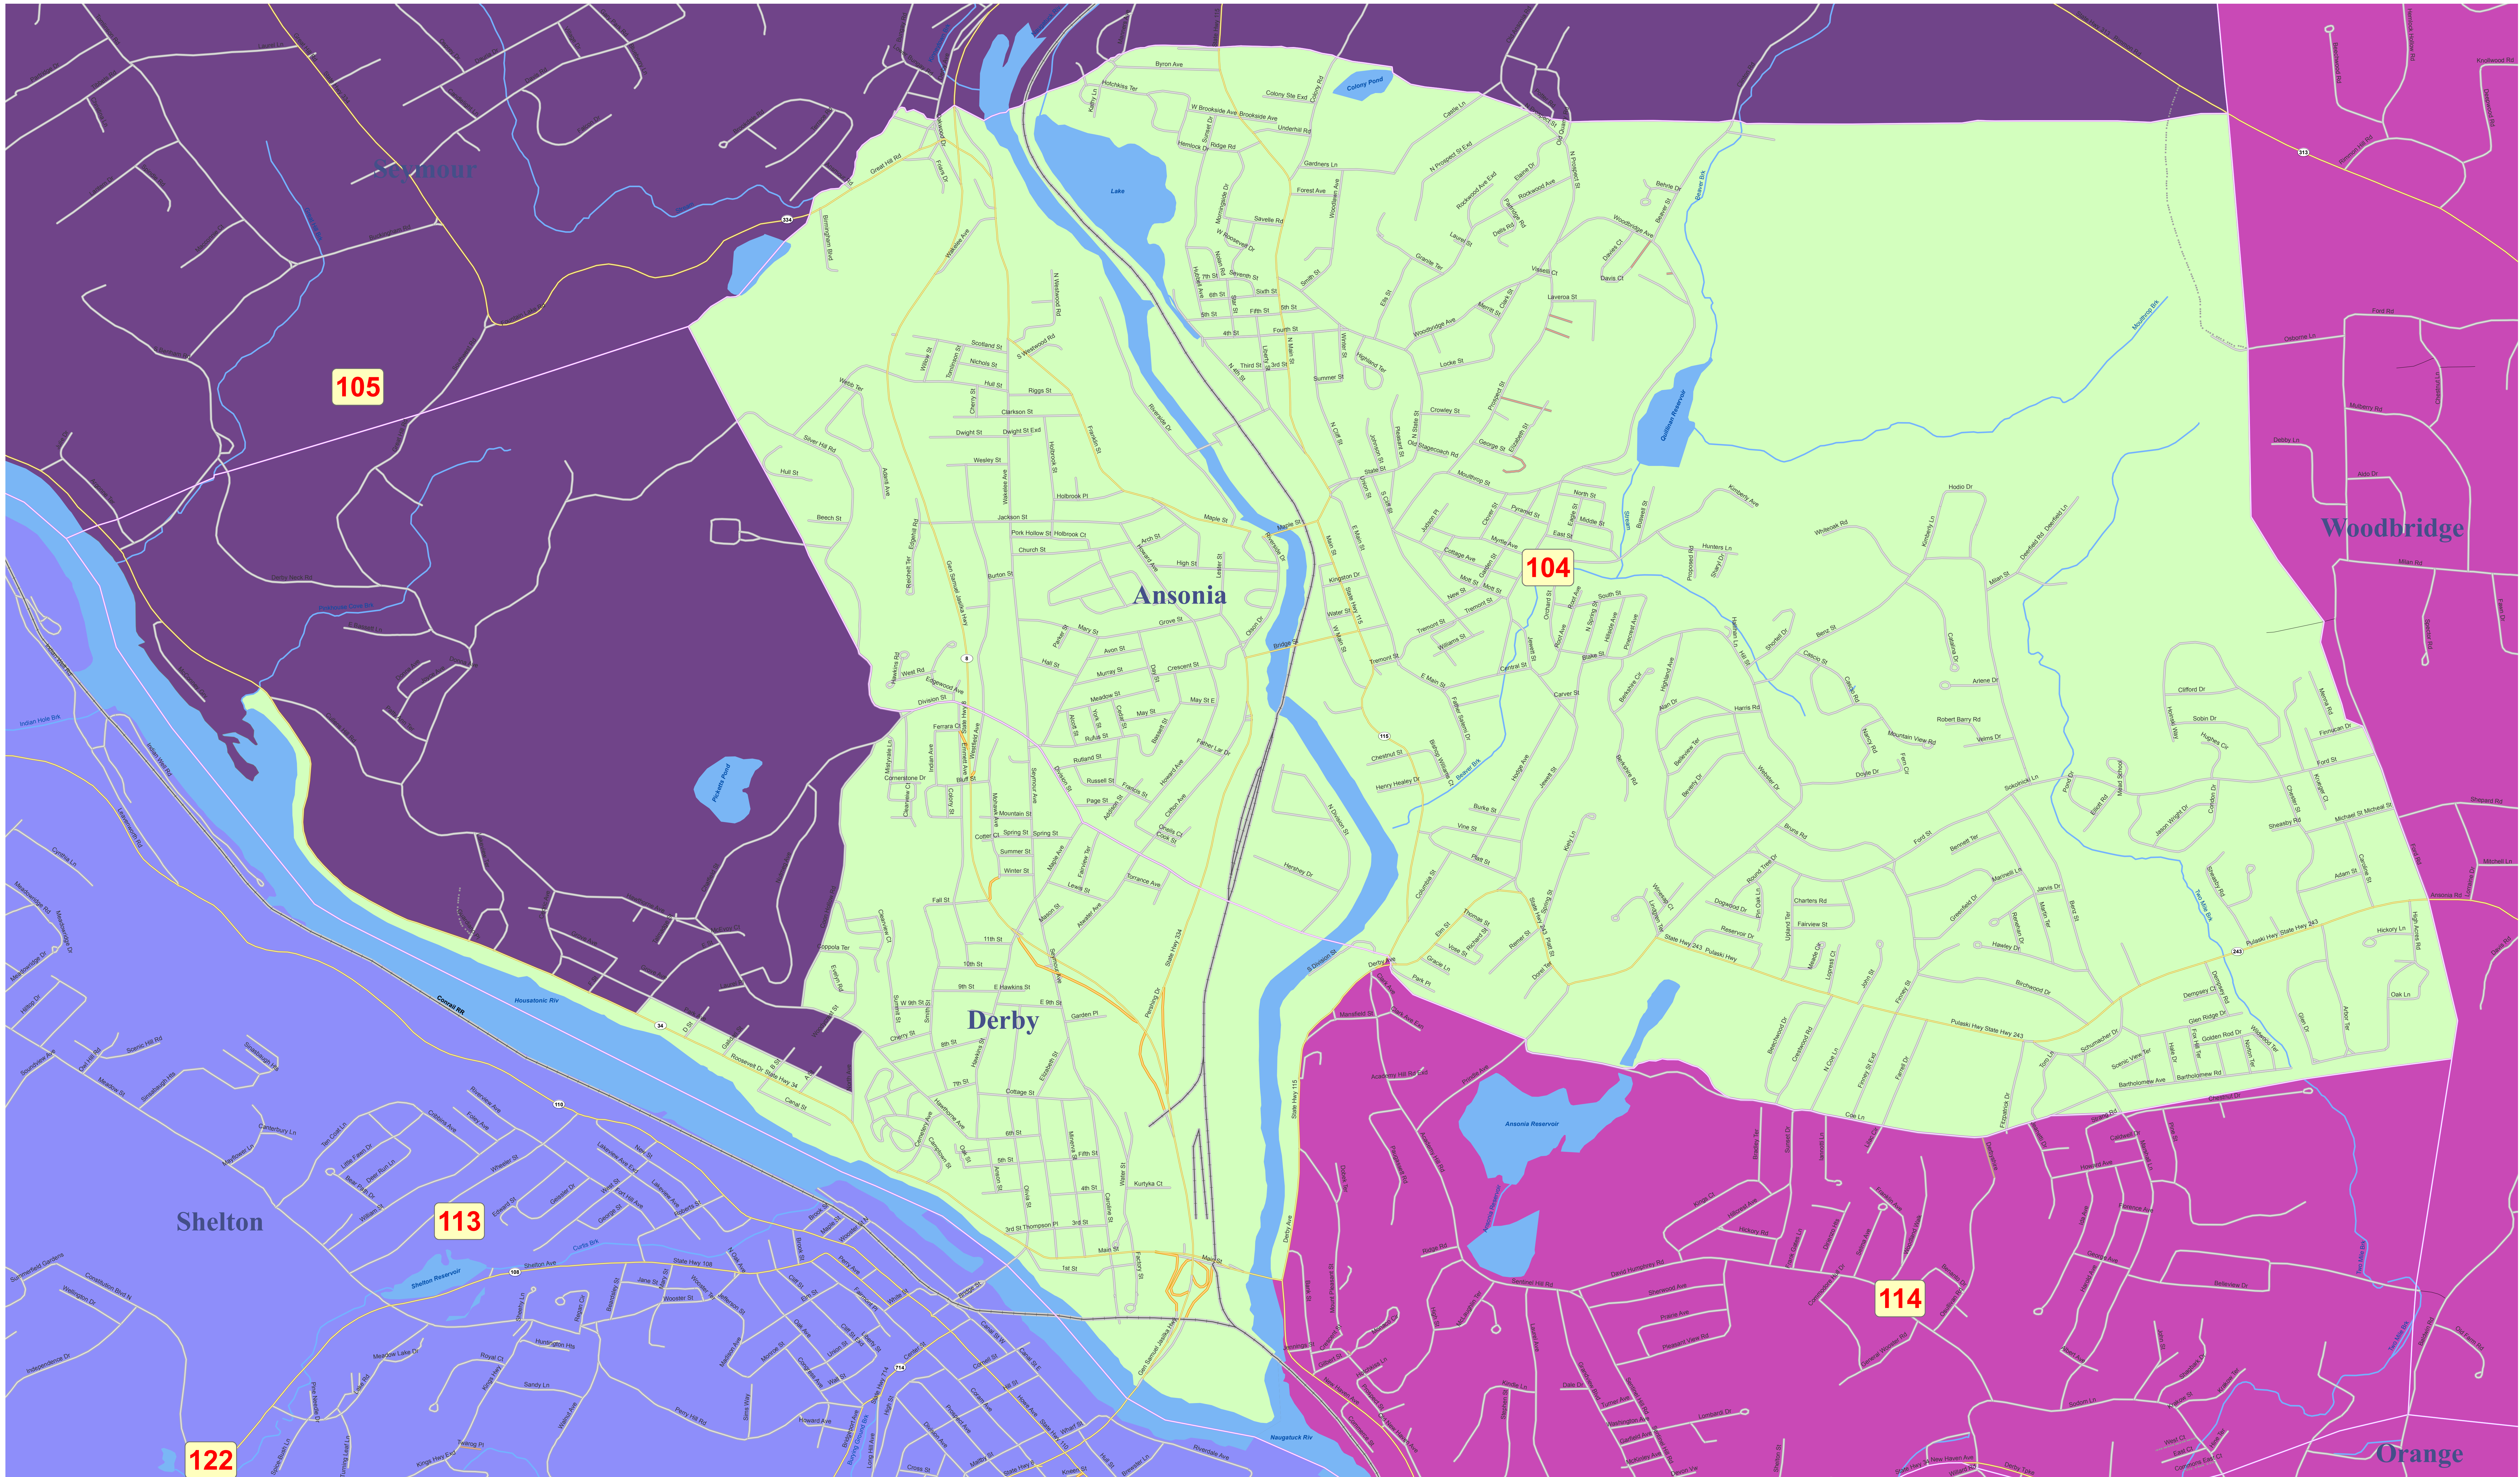

# State House of Representatives Redistricting Plan 2011 - House District 104