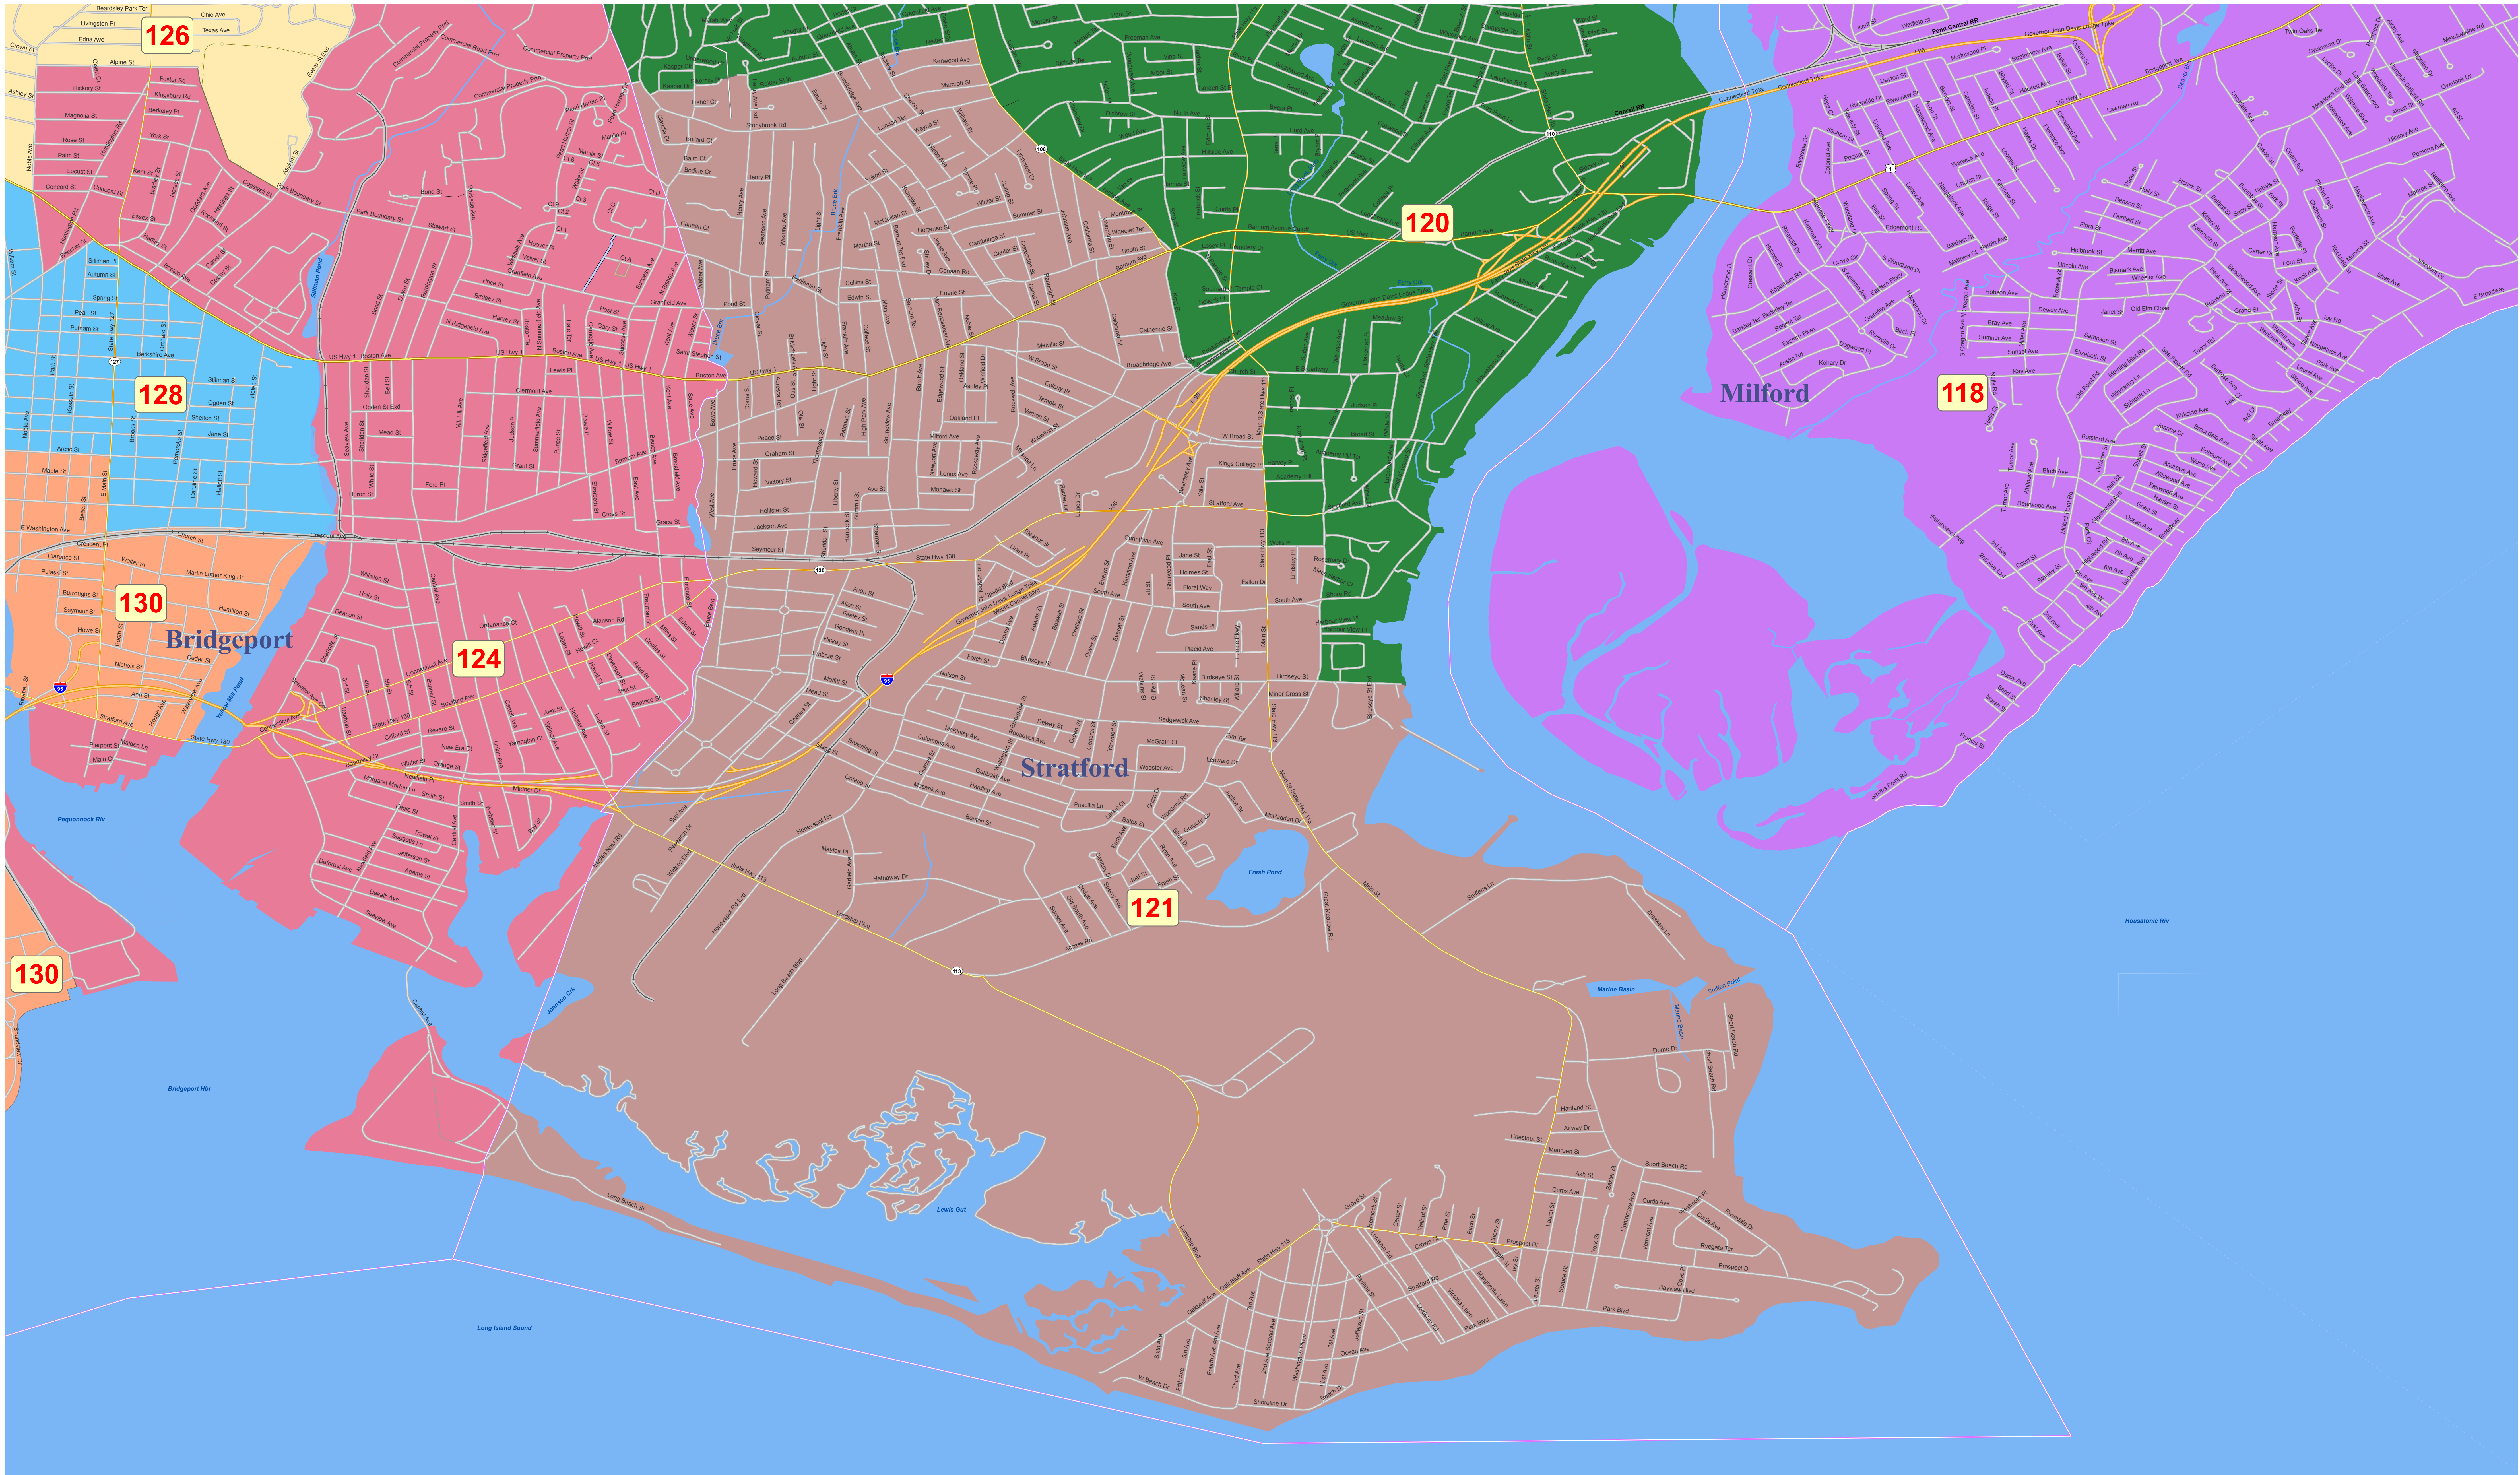

# State House of Representatives Redistricting Plan 2011 - House District 121

The Connecticut General Assembly  
REAPPORTIONMENT COMMISSION

SENATE

Senator Donald E. Williams, Jr., Co-Chair

Senator John McKinney  
Senator Martin M. Looney  
Senator Leonard A. Fasano