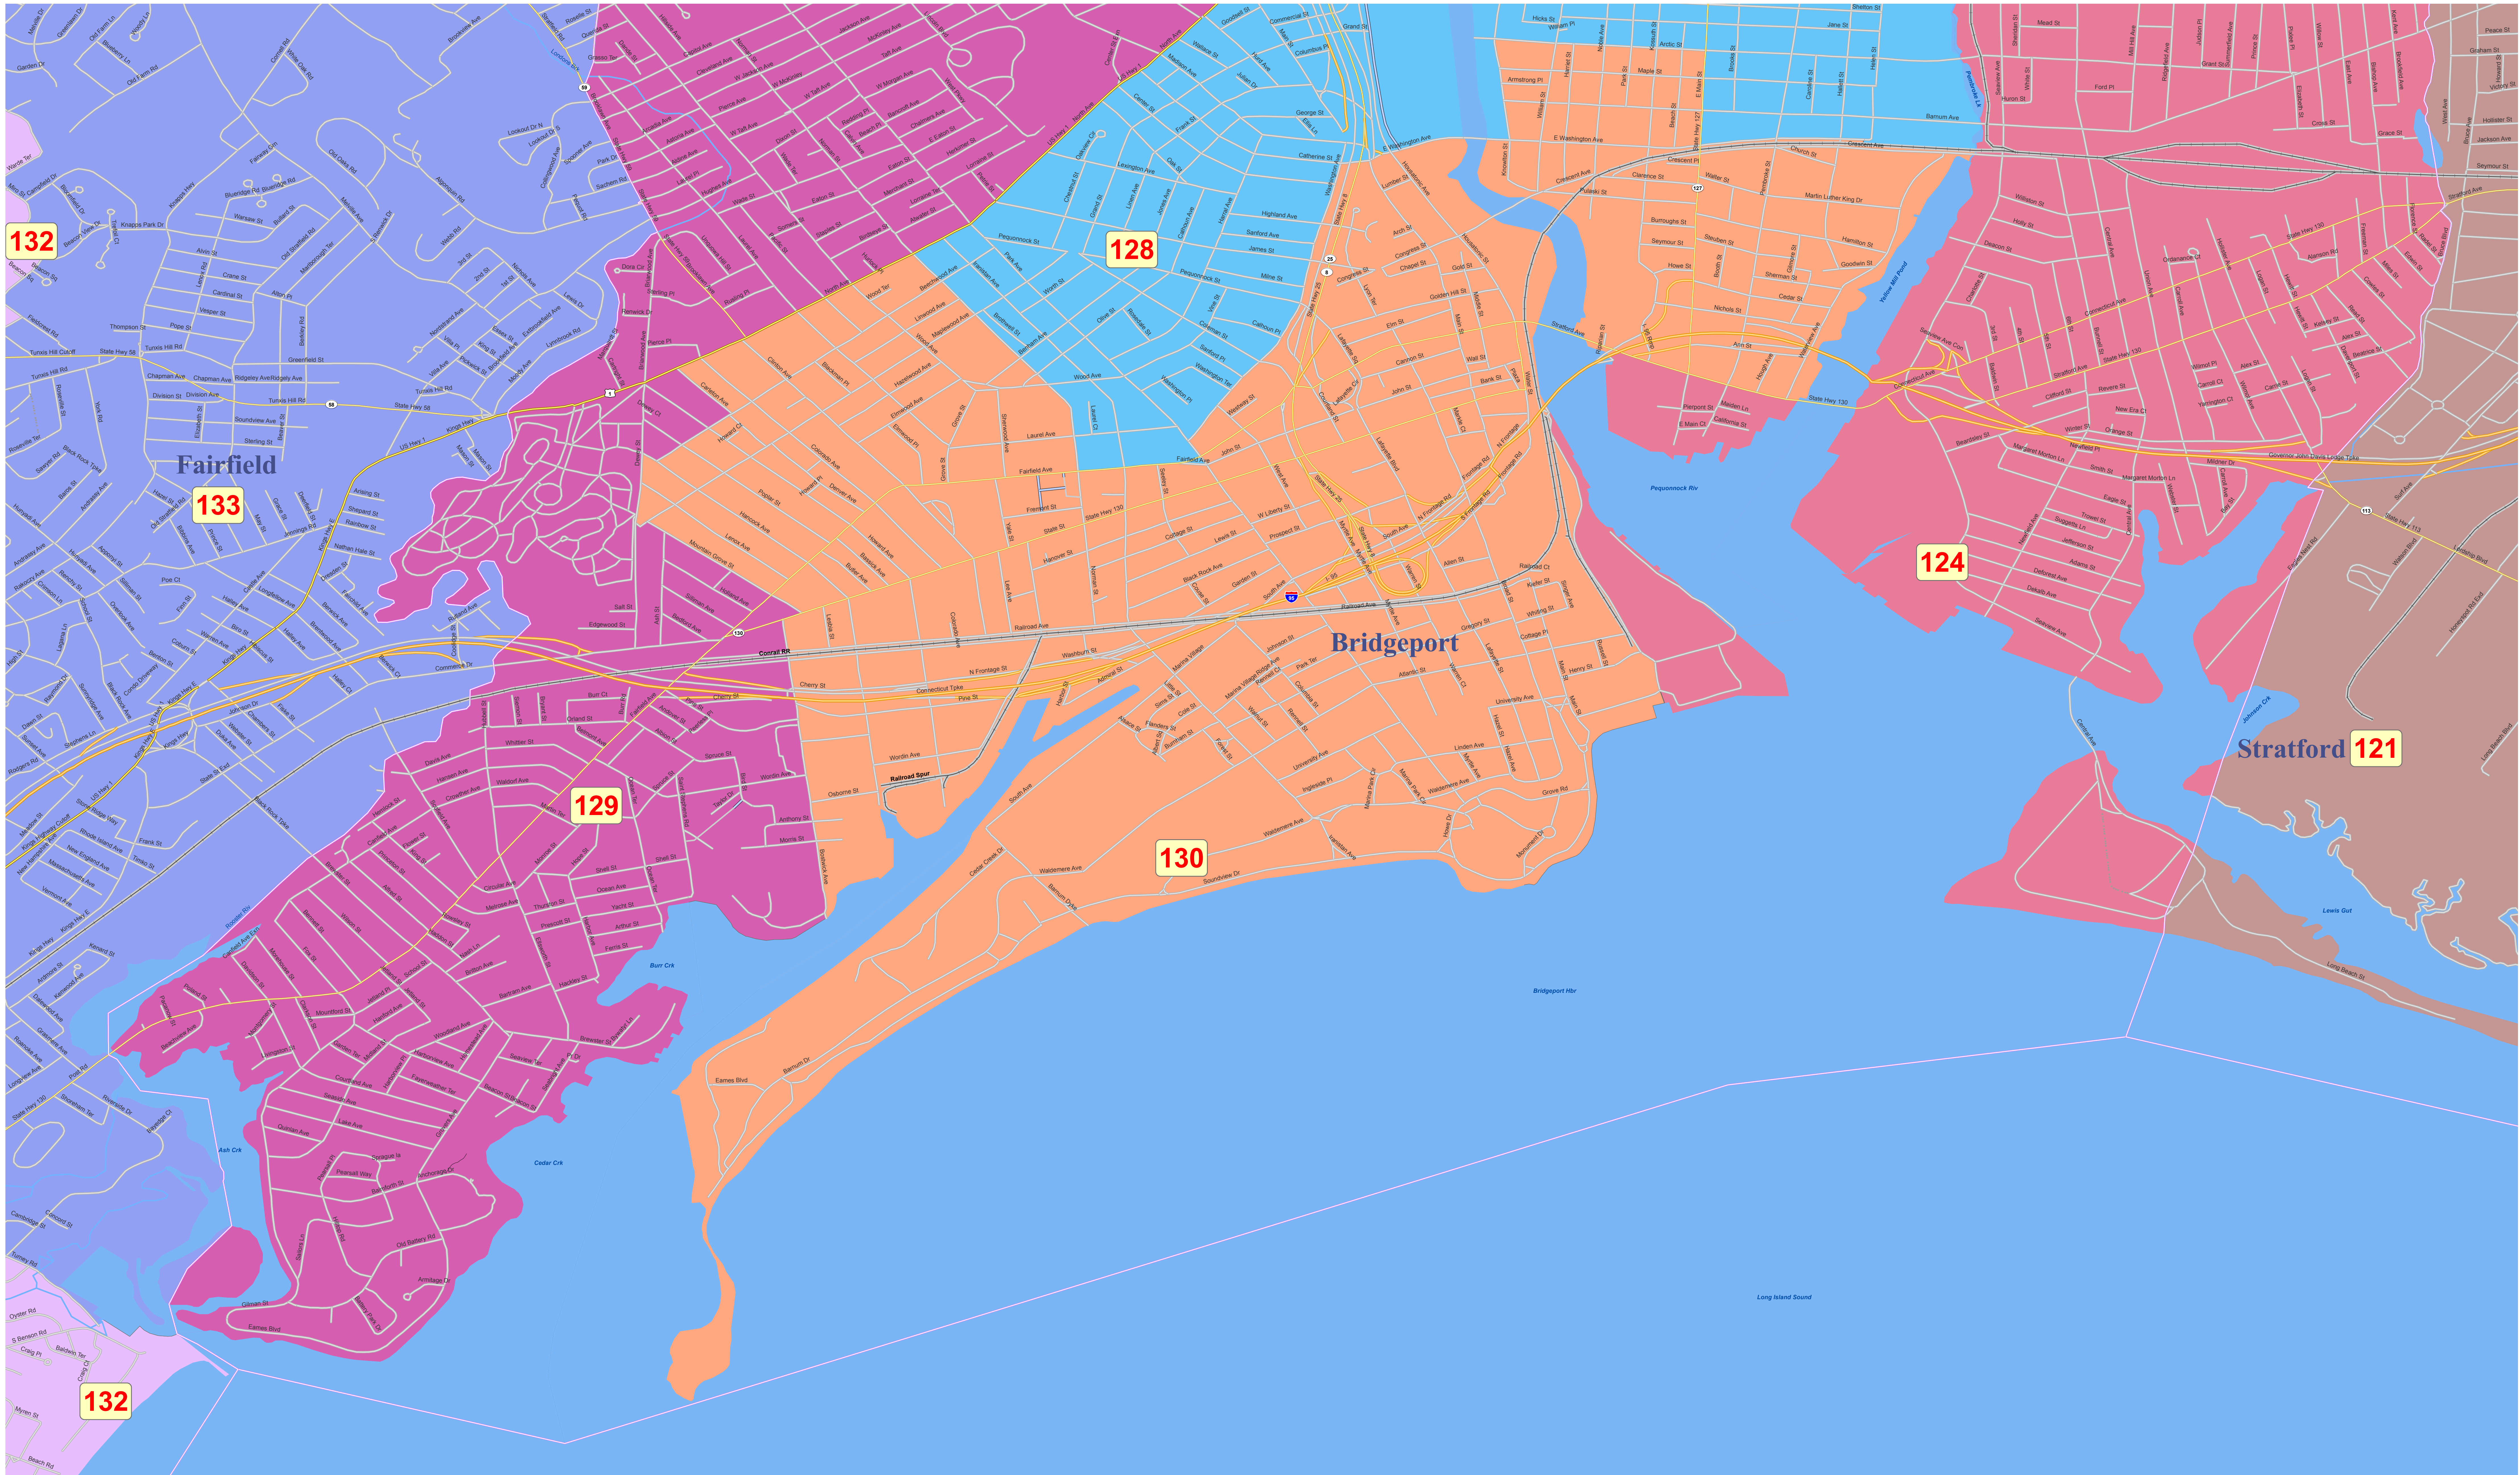

State House of Representatives Redistricting Plan 2011 - House District 130

The Connecticut General Assembly REAPPORTIONMENT COMMISSION

SENATE

Senator Donald E. Williams, Jr., Co-Chair

Senator John McKinney
Senator Martin M. Looney
Senator Leonard A. Fasano