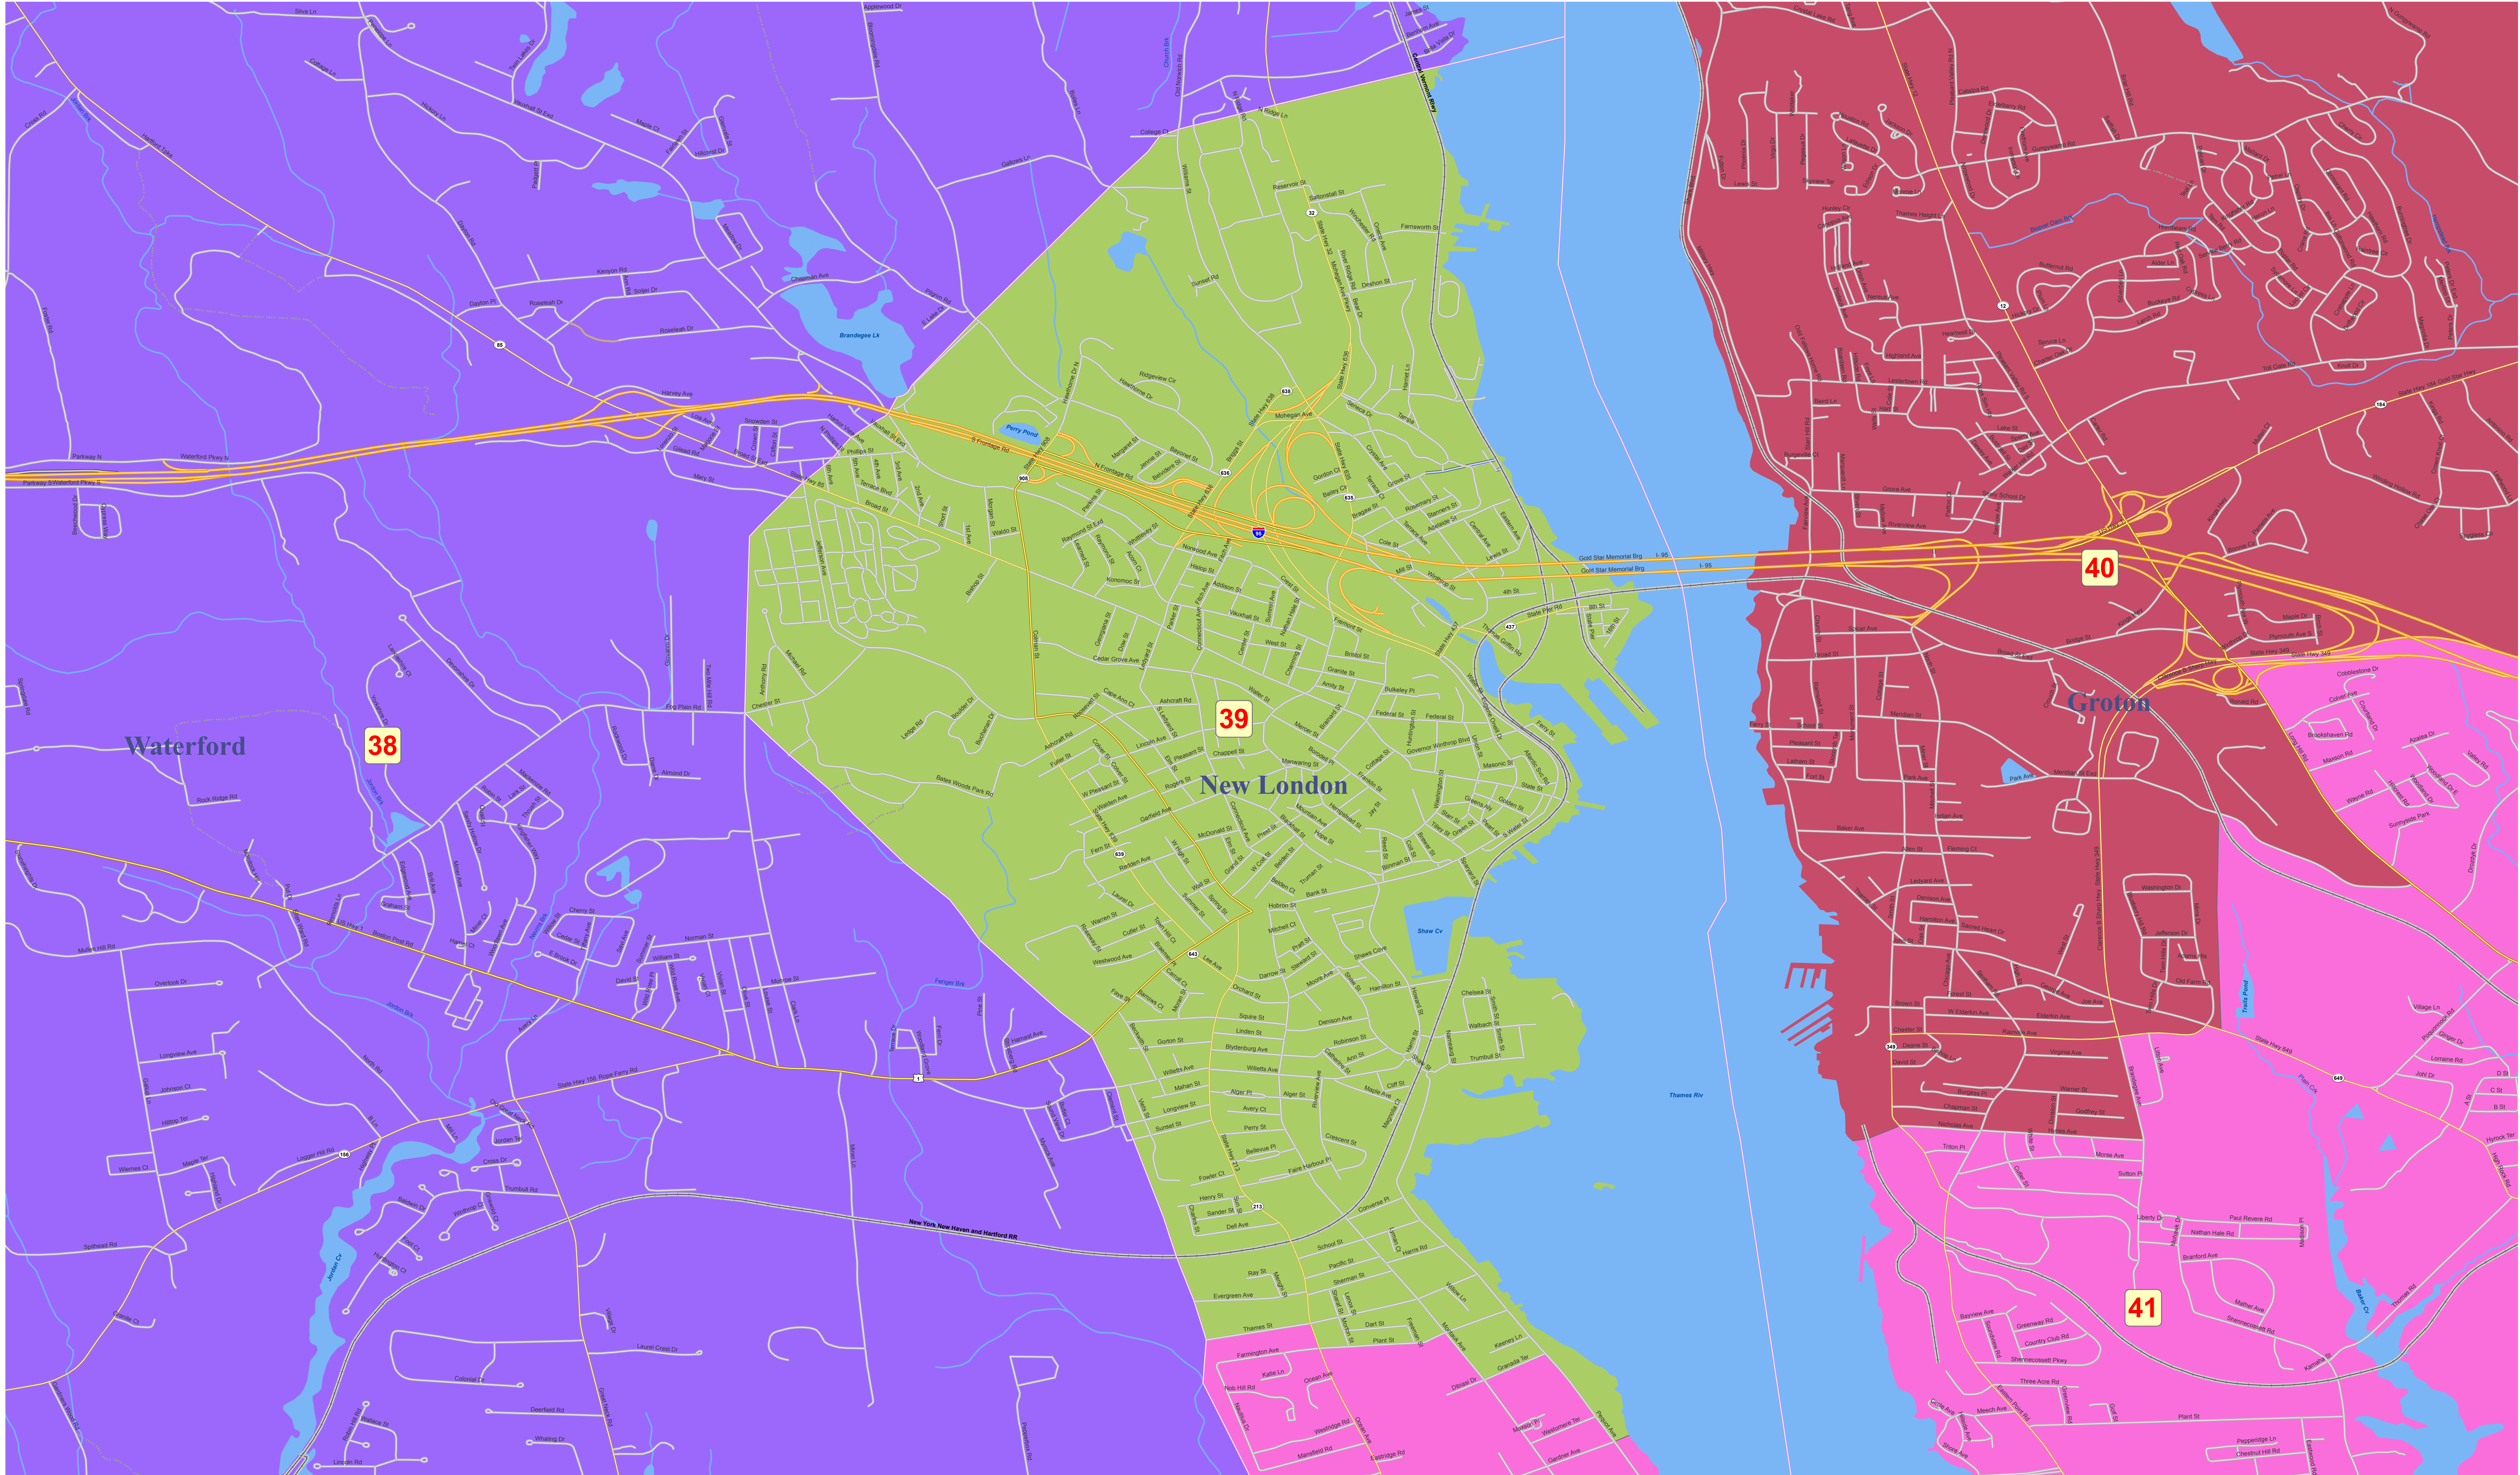

# State House of Representatives Redistricting Plan 2011 - House District 39