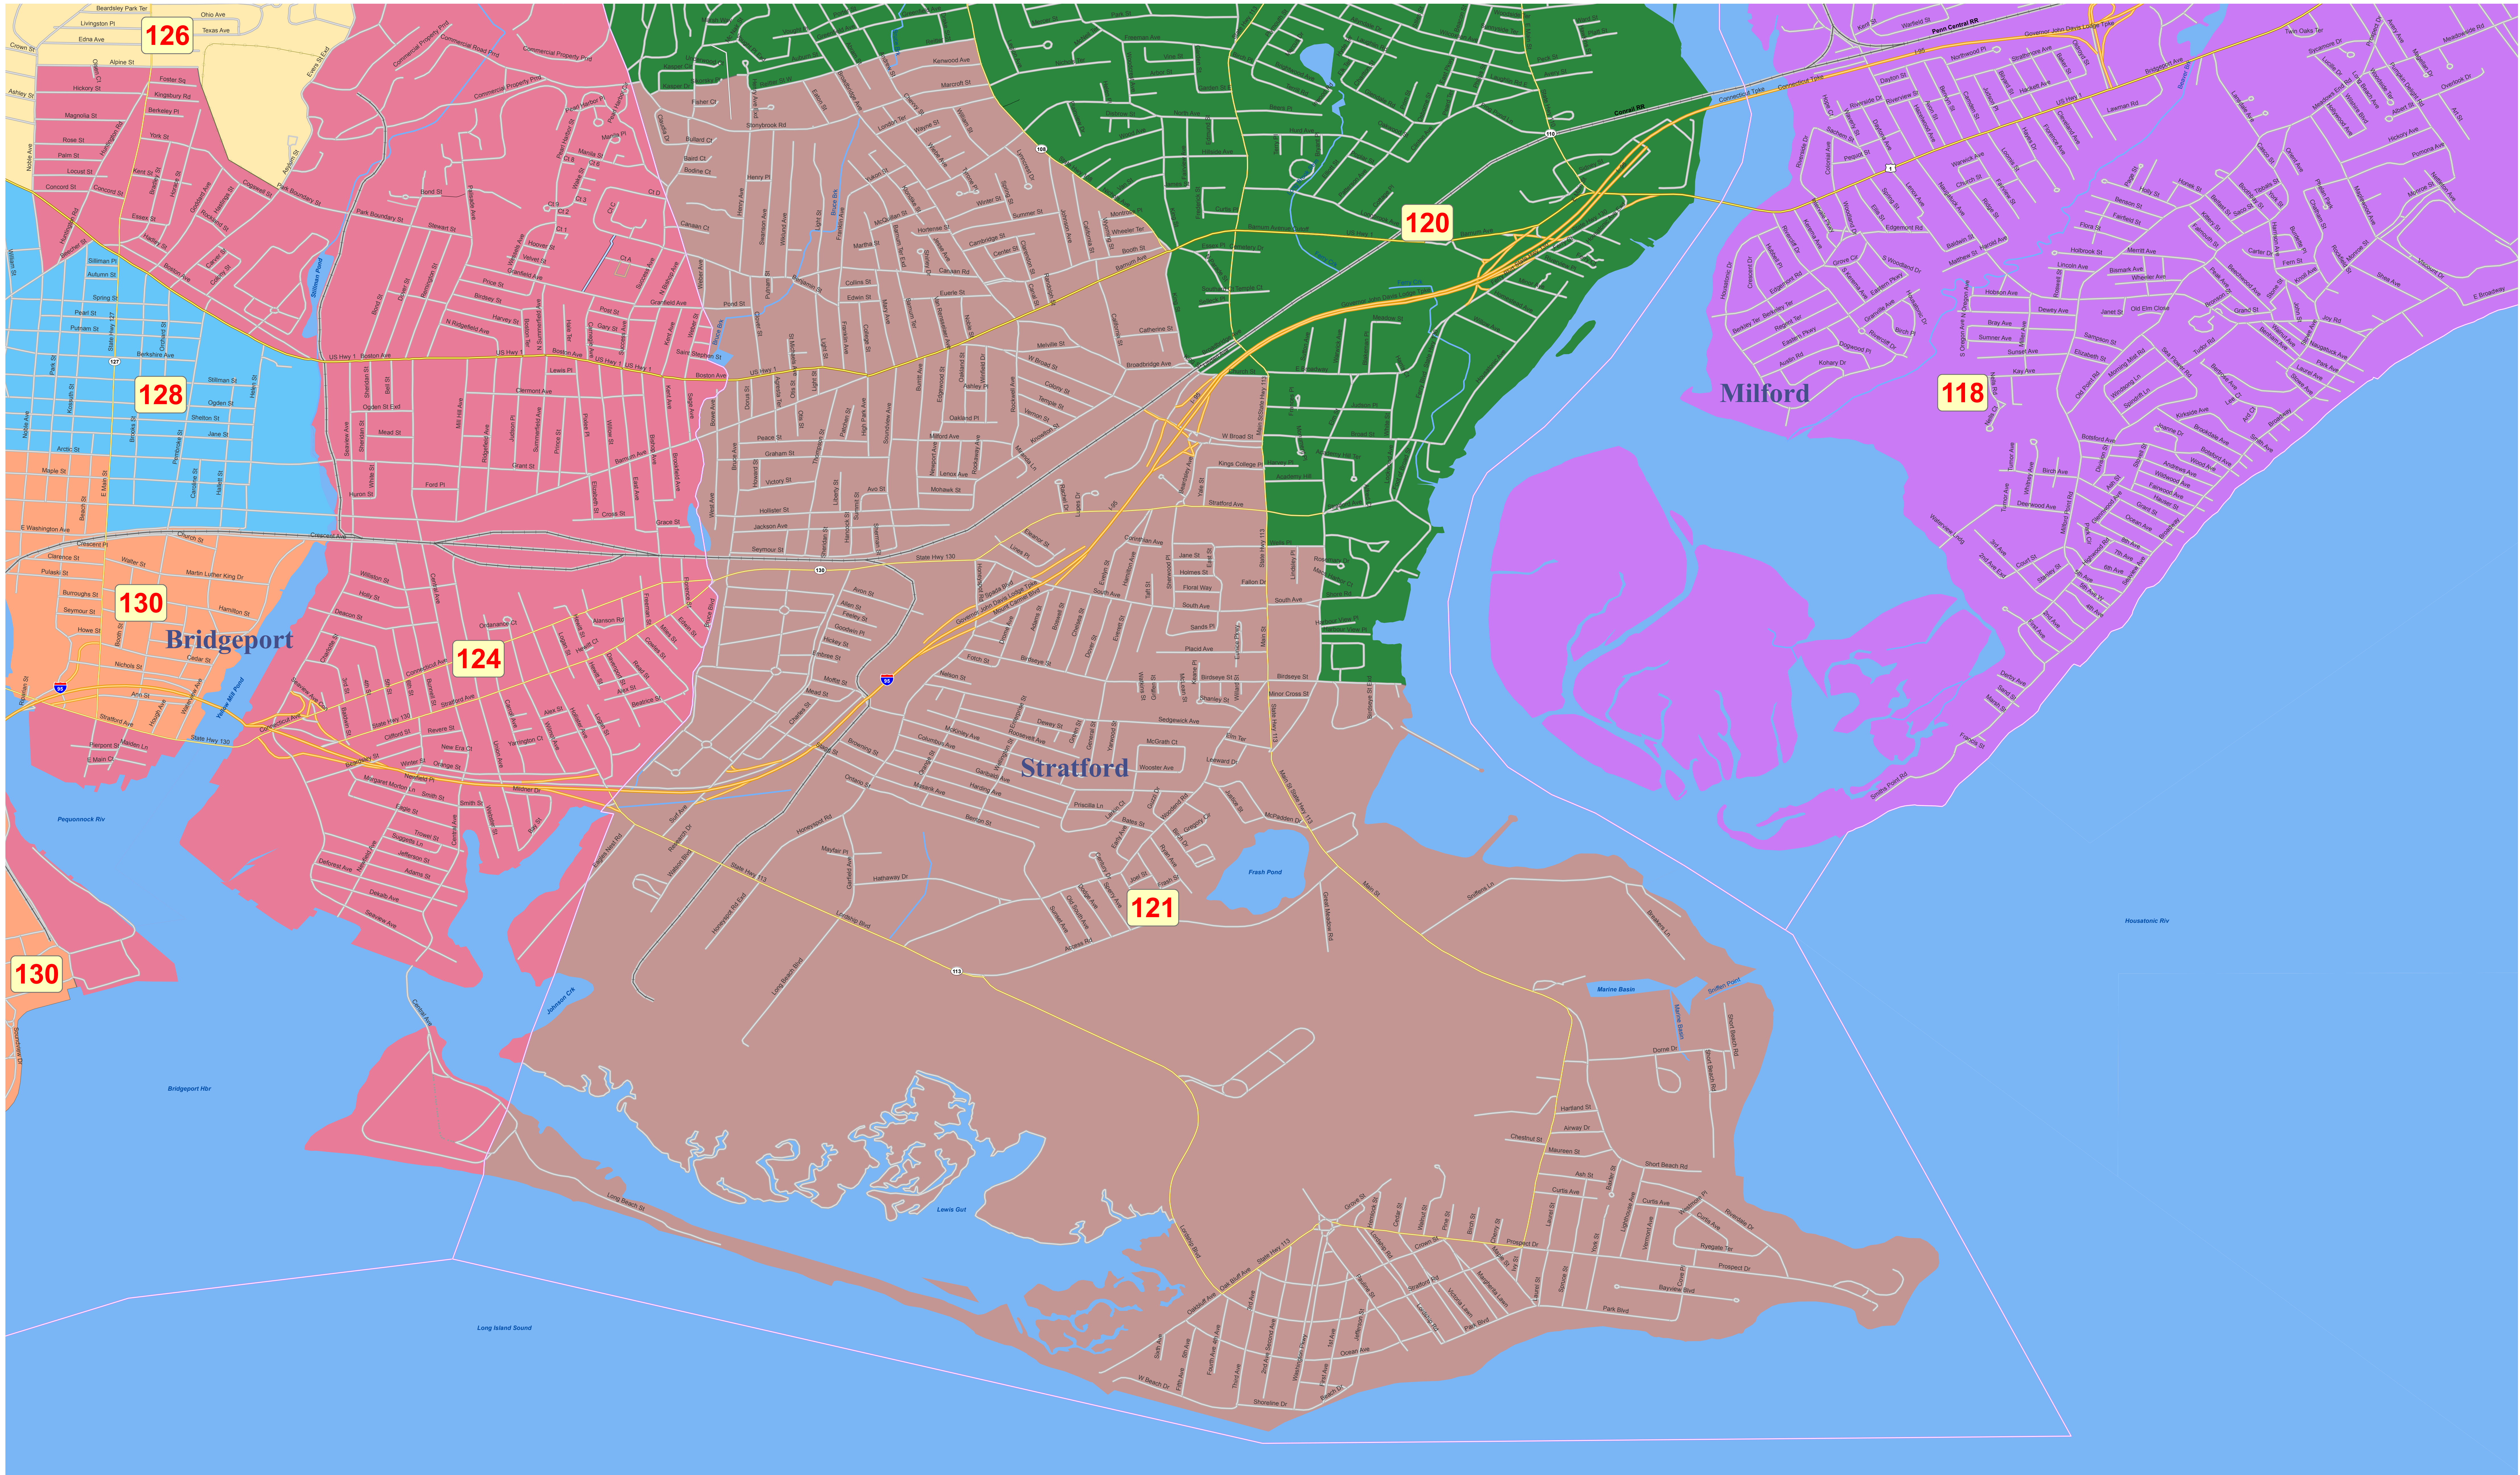

# State House of Representatives Redistricting Plan 2011 - House District 121