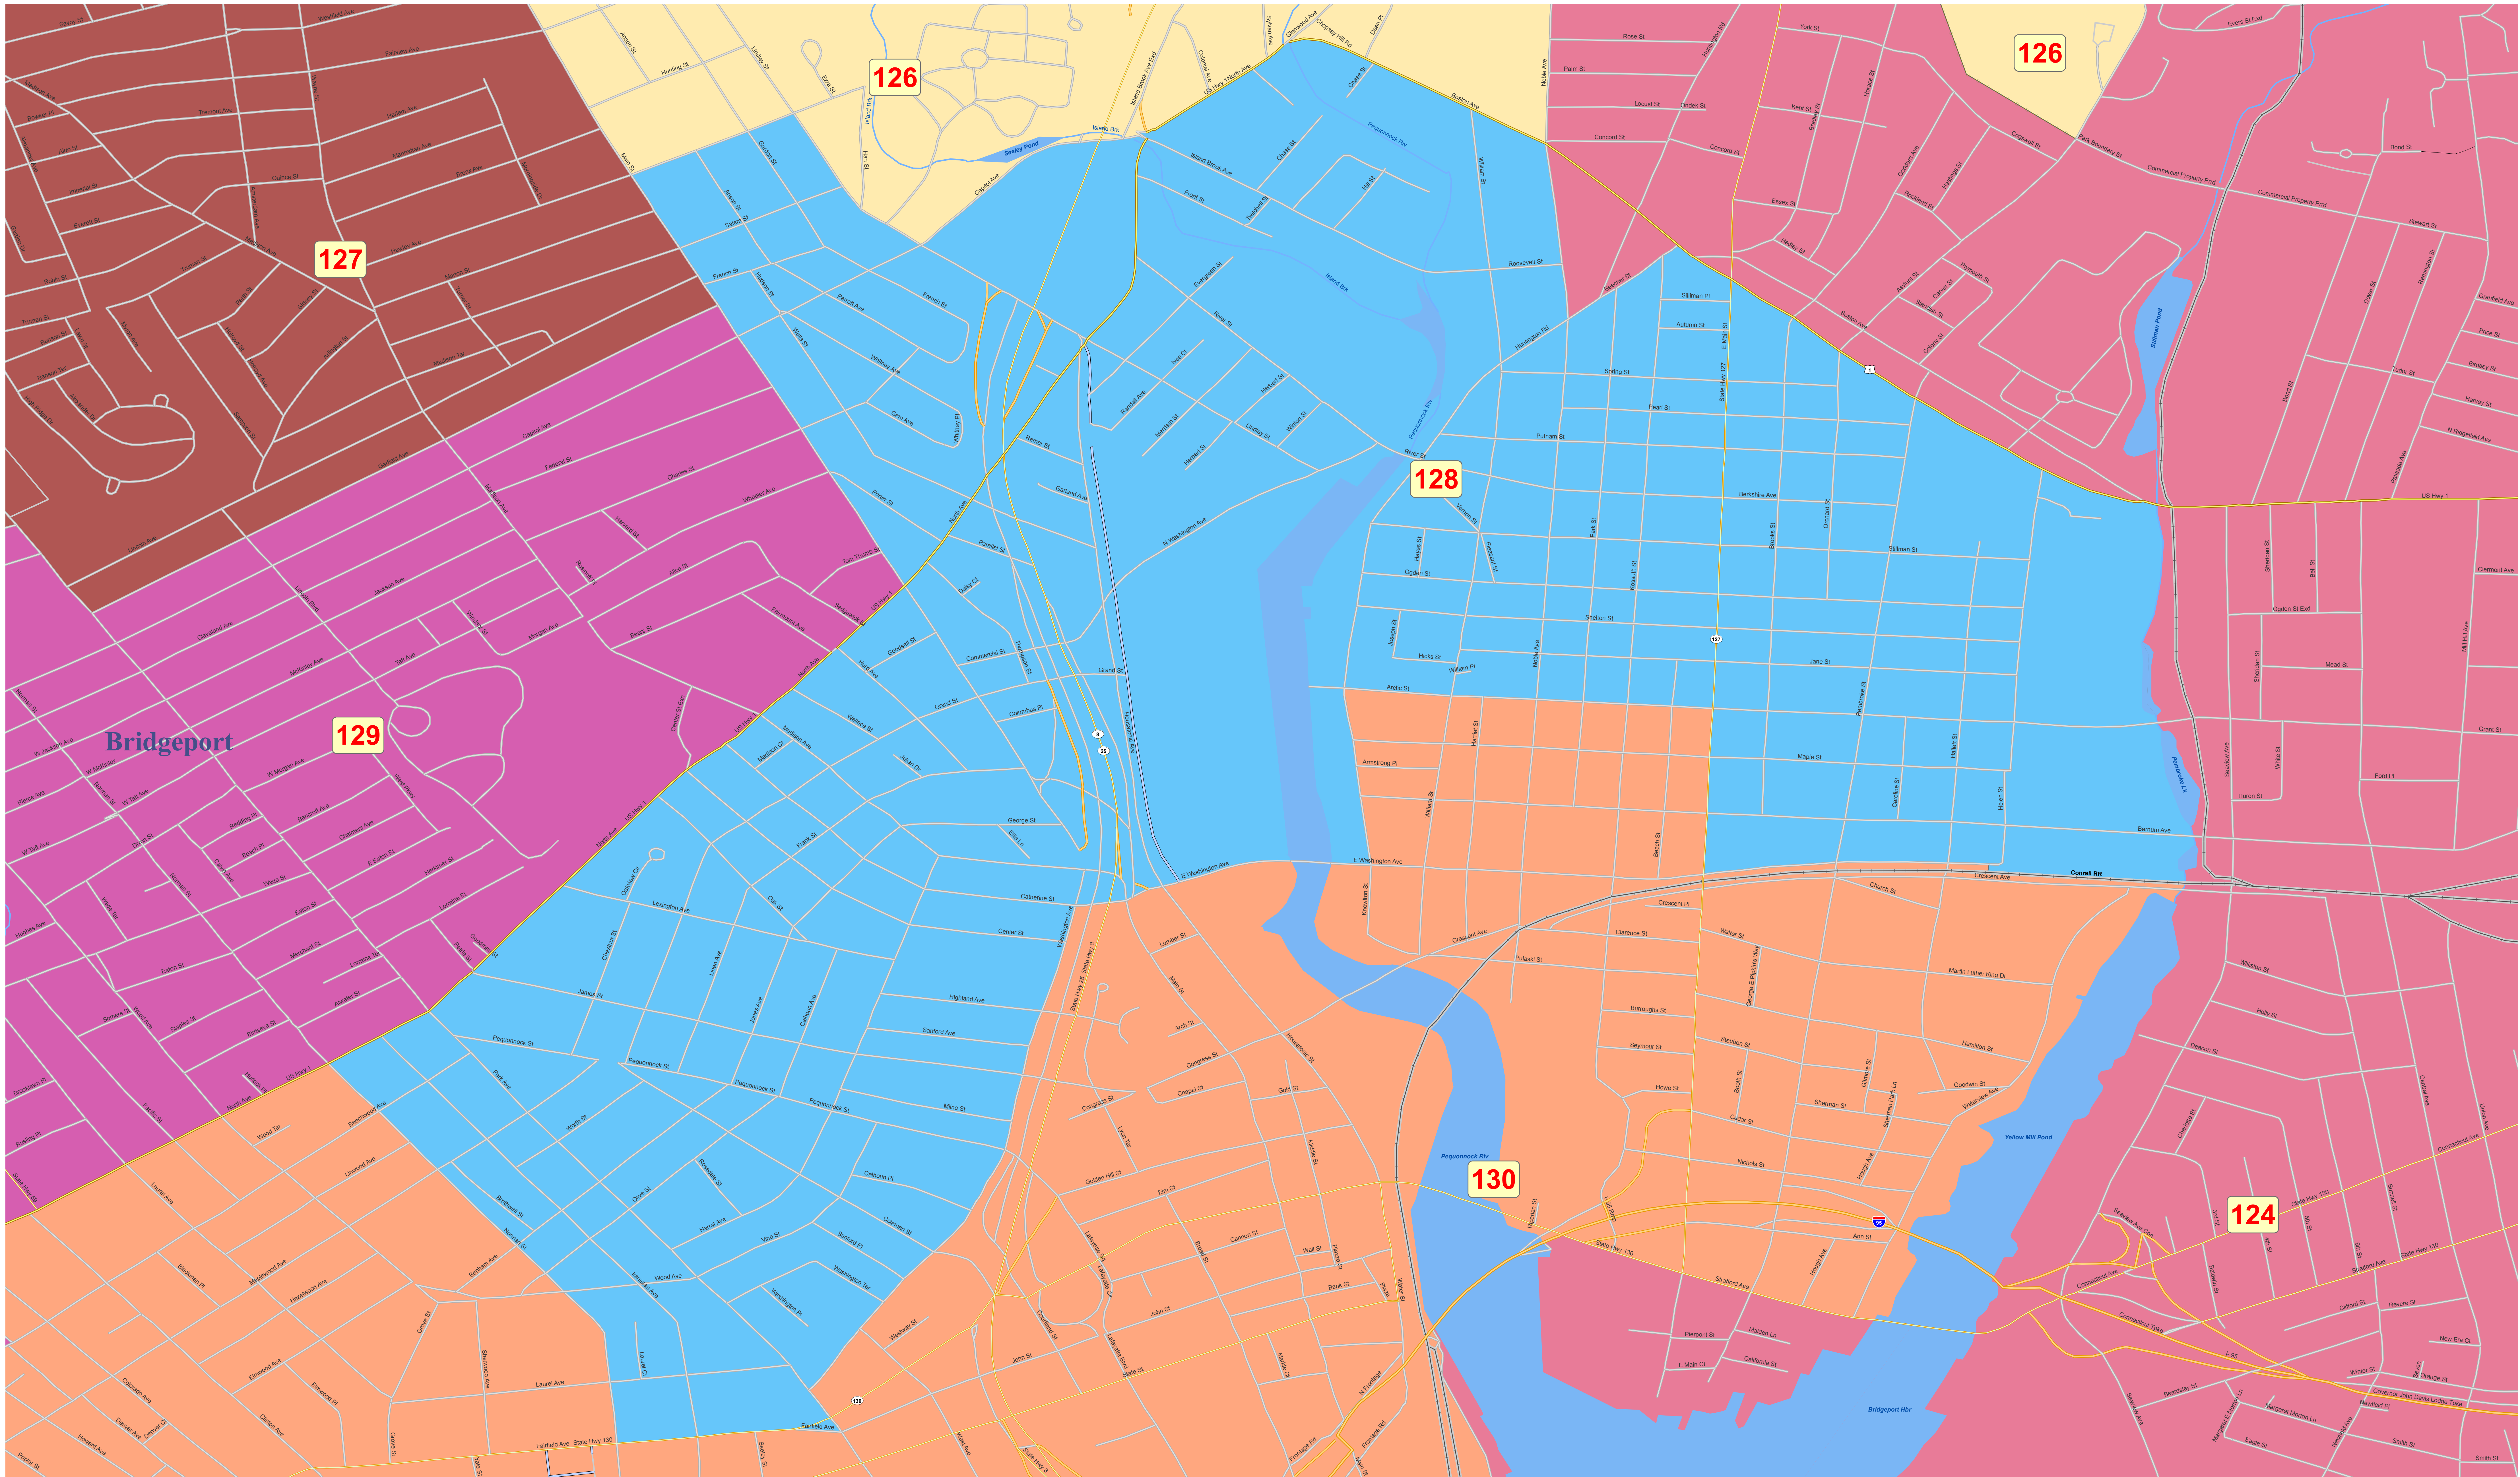

# State House of Representatives Redistricting Plan 2011 - House District 128