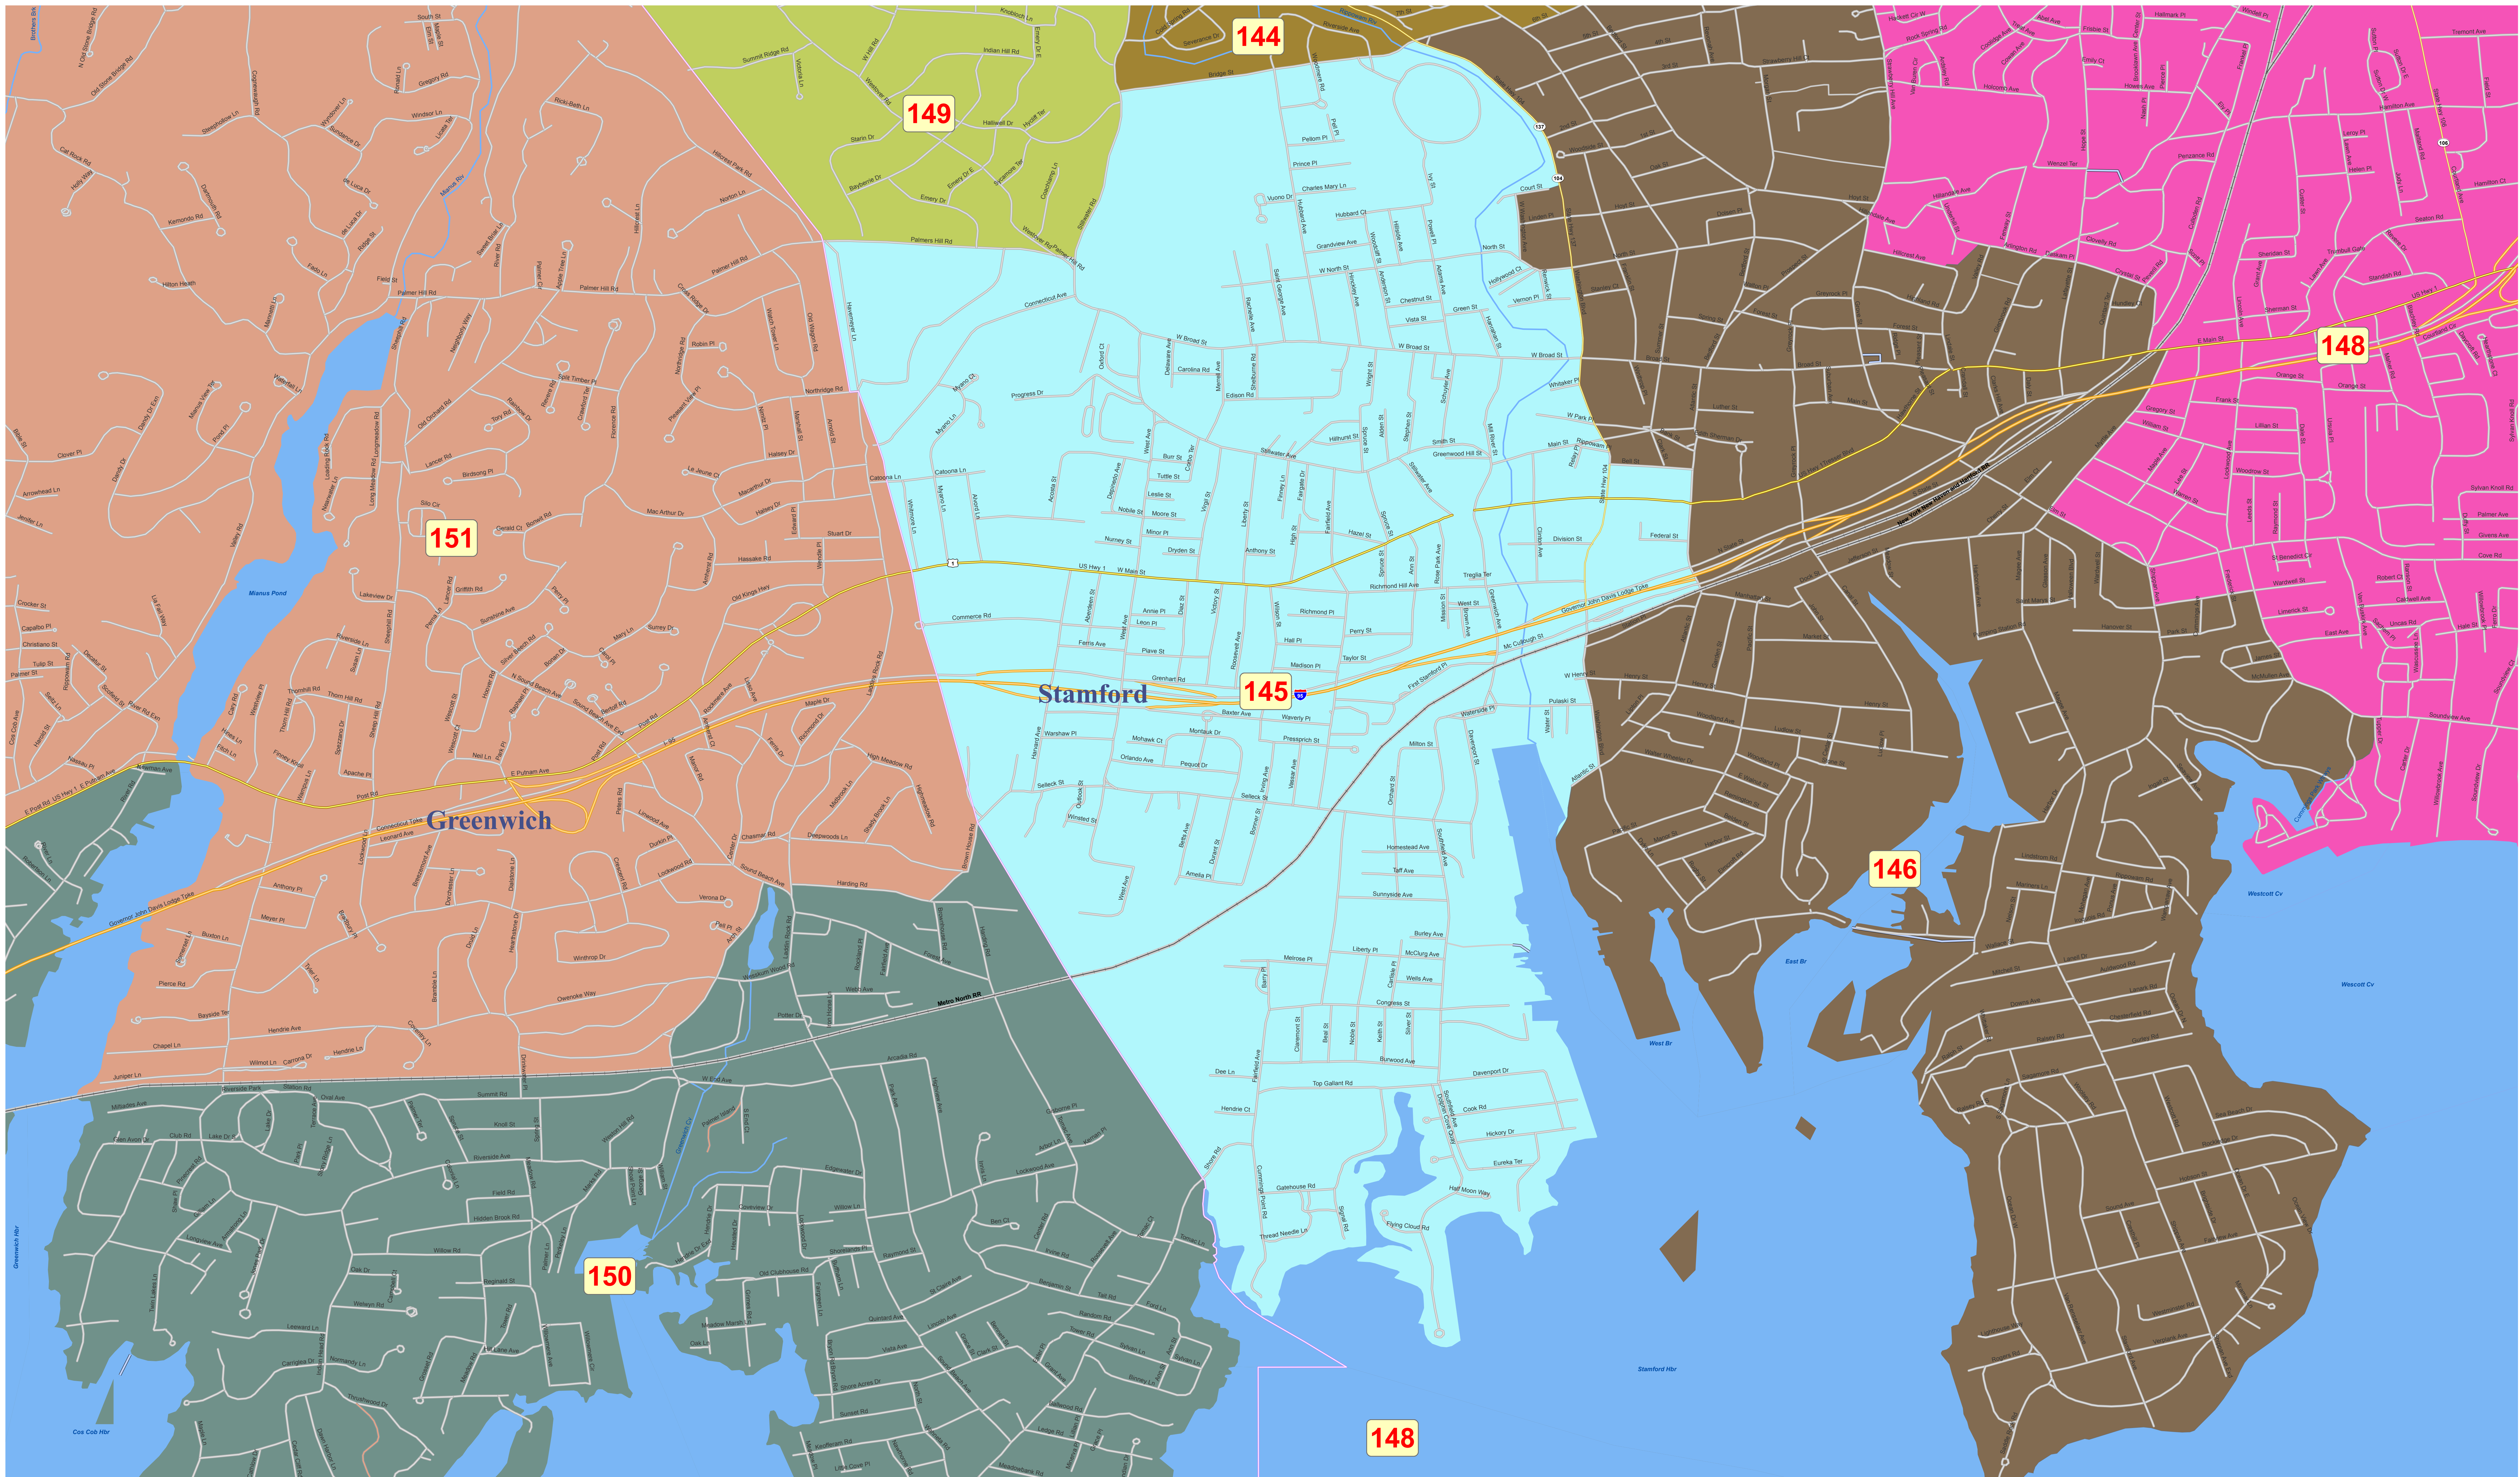

State House of Representatives Redistricting Plan 2011 - House District 145

The Connecticut General Assembly REAPPORTIONMENT COMMISSION

SENATE

Senator Donald E. Williams, Jr., Co-Chair

Senator John McKinney
Senator Martin M. Looney
Senator Leonard A. Fasano