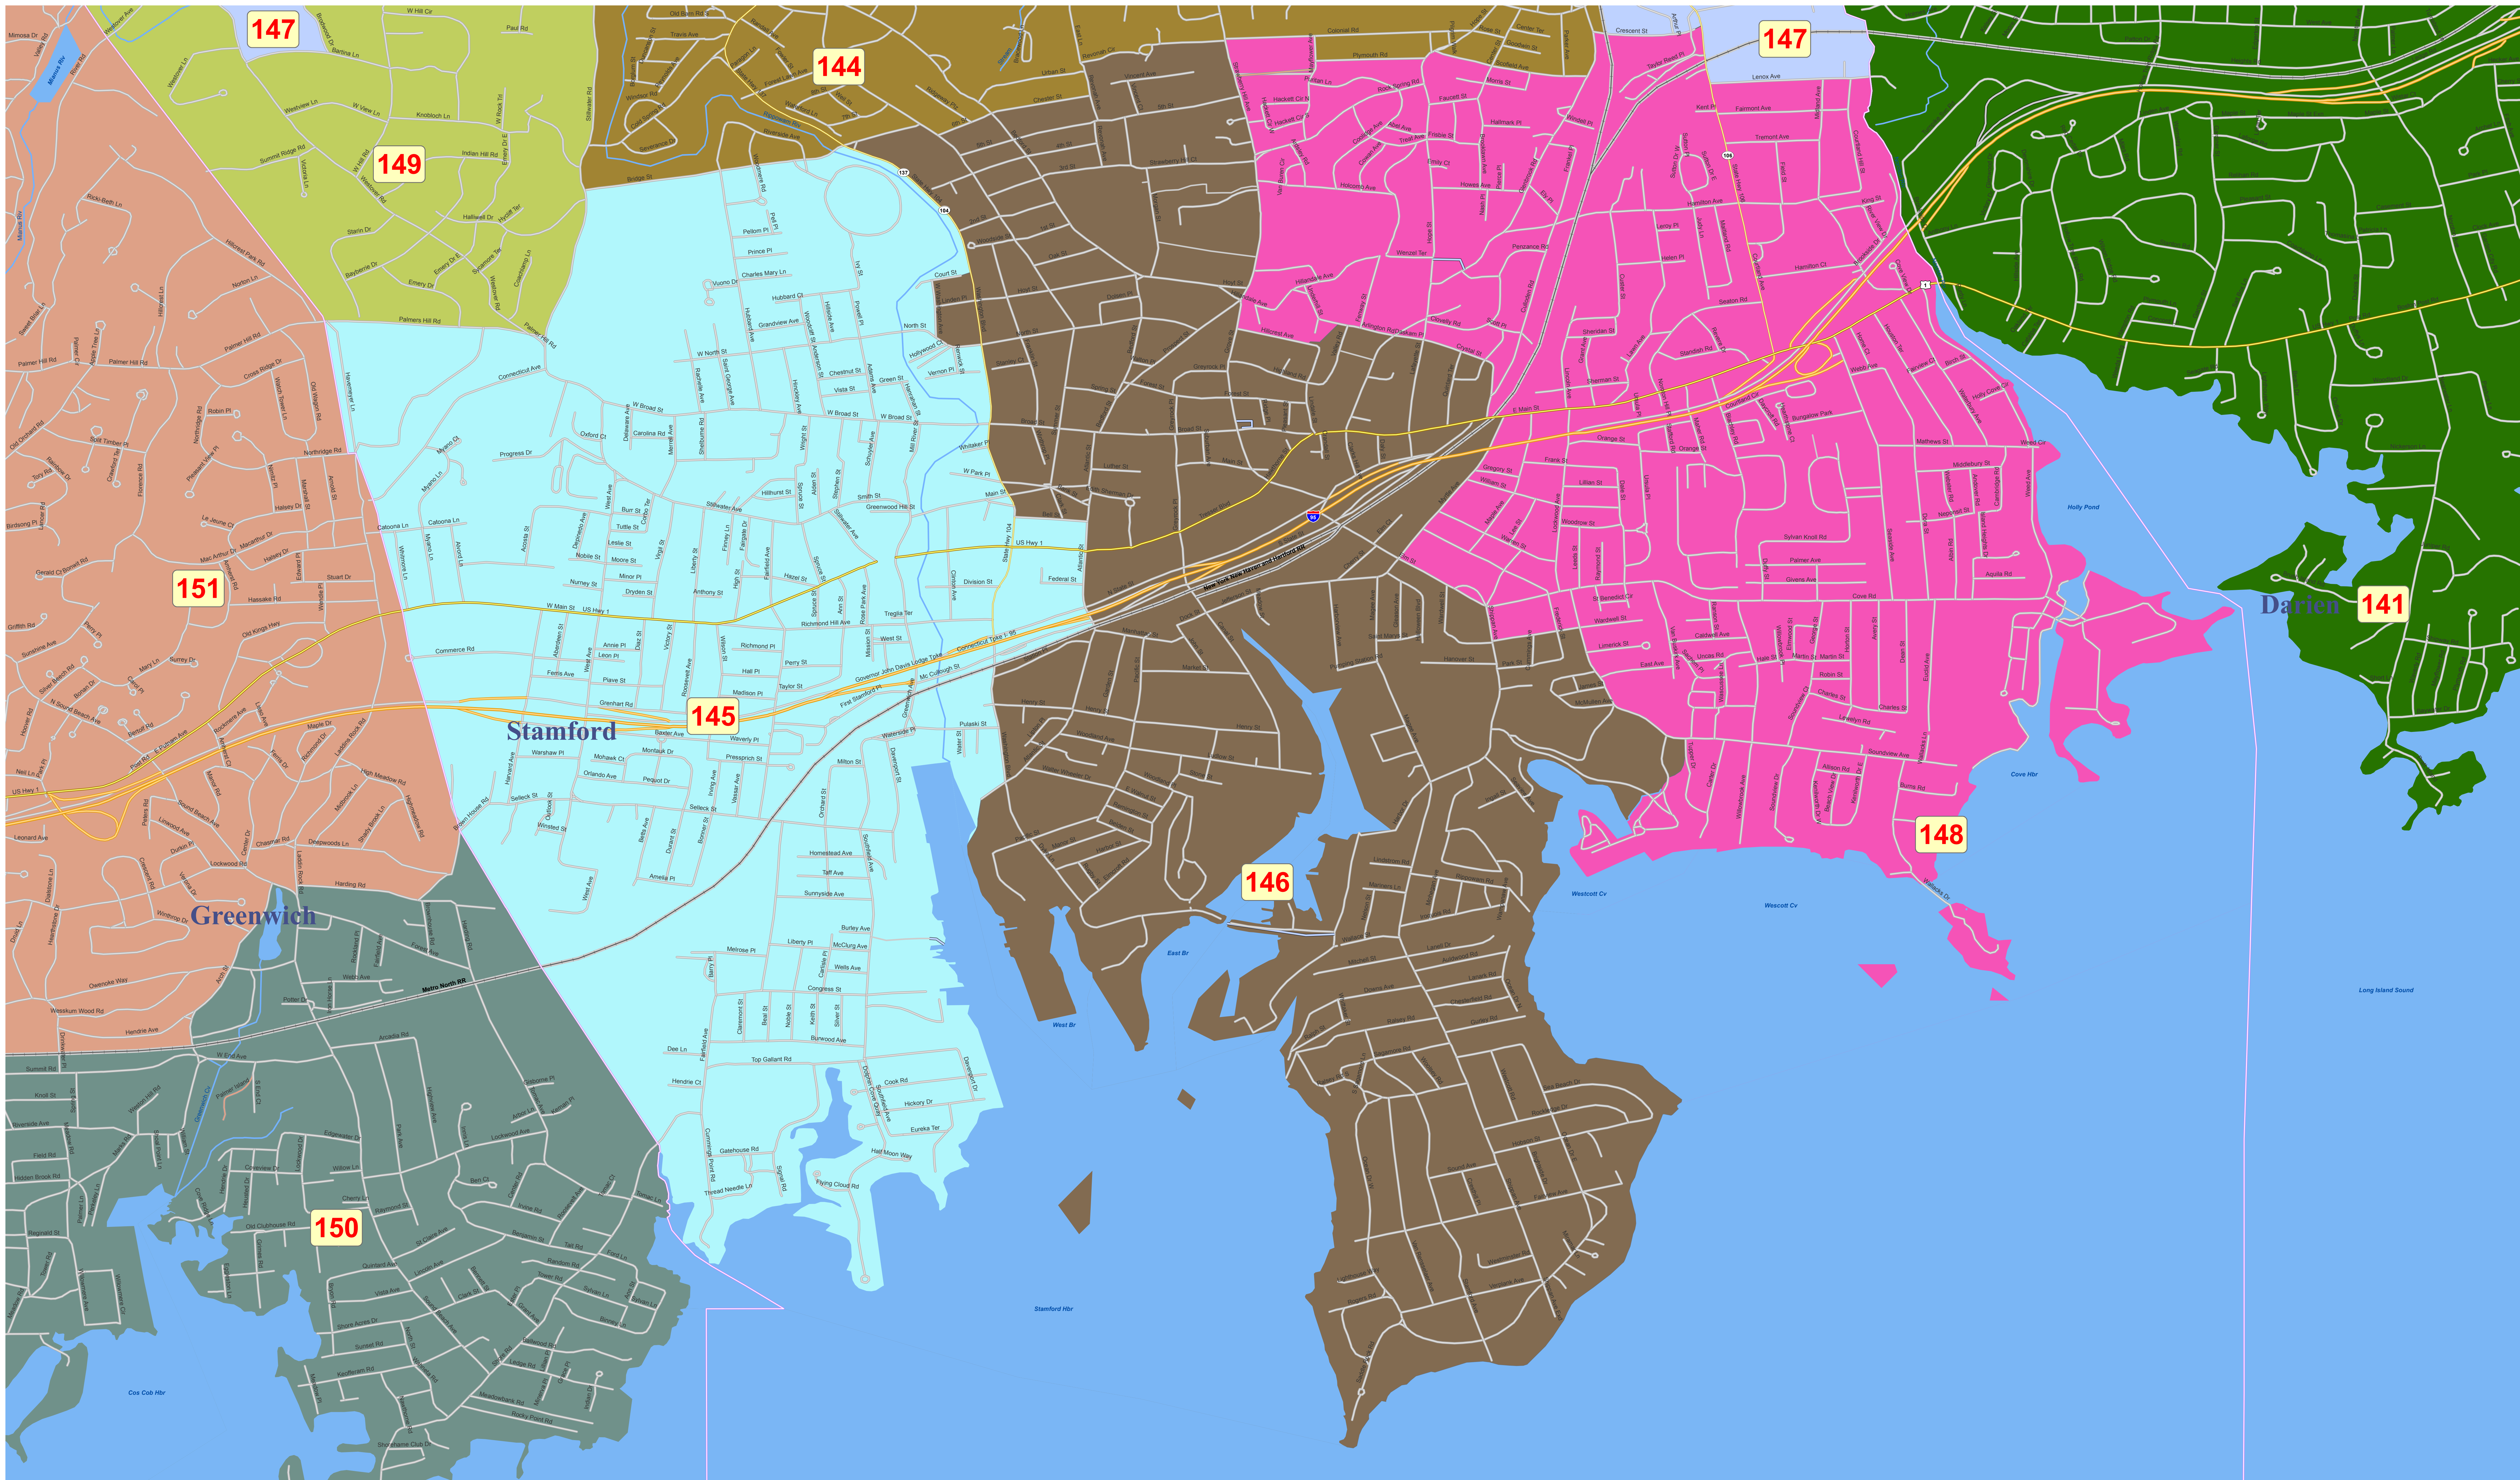

# State House of Representatives Redistricting Plan 2011 - House District 146

The Connecticut General Assembly  
REAPPORTIONMENT COMMISSION

SENATE

Senator Donald E. Williams, Jr., Co-Chair

Senator John McKinney  
Senator Martin M. Looney  
Senator Leonard A. Fasano